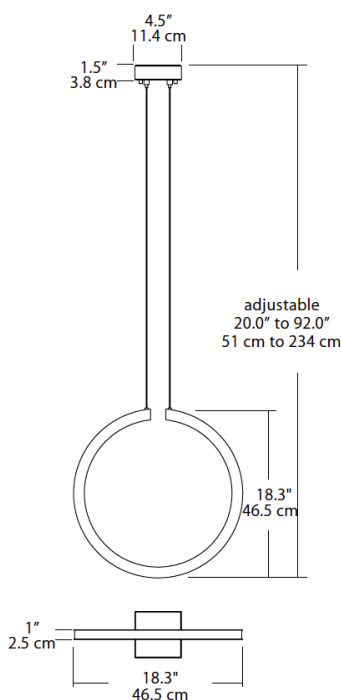

Project:

Type:

Quantity:

Note:

SKU#: CRQ - 18P - SN -   - 30K

Description

An open ring of light turned on its side offers task and ambient lighting in a single fixture. The custom acrylic light guide sends illumination in all directions

Features

- Stamped steel trim, custom frosted polycarbonate diffuser
- Available in Satin Nickel
- Two suspension cables precisely hold the fixture in any desired orientation and prevent twisting and turning
- Driver located in canopy housing
- Damp location rated

Specifications

- Color Rendering Index: 90 CRI
- LED color temperature: 3000K
- Input Voltage: 120 VAC 50/60Hz
- Wattage: 30w
- Delivered lumens: 1320lm
- Dimming: TRIAC dimmable
- Fixture weight: 7.6 lb. (3.4 kg)
- For recommended dimmers and downloadable IES & LM 79 files, see blackjacklighting.com

Custom

- Optional upgrade: 120-277V input driver with universal dimming

ORDERING GUIDE

Family	Size/Type	Finish
CRQ	18P	SN
	18P 18" Pendant	SN Satin Nickel

Example: CRQ-18P-SN-12T-30K

CUSTOM OPTIONS

Volts/Dimming	Color Temp.
12T	30K
12T 120VAC, Triac dimming	30K 3000K
27U 120-277VAC, Universal Dimming	
(12T Standard)	(30K Standard)