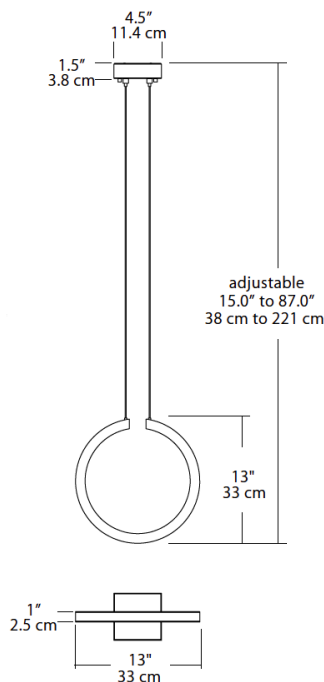

Project:

Type:

Quantity:

Note:

SKU#: CRQ - 13P - SN -   - 30K

Description

An open ring of light turned on its side offers task and ambient lighting in a single fixture. The custom acrylic light guide sends illumination in all directions

Features

- Stamped steel trim, custom frosted polycarbonate diffuser
- Available in Satin Nickel
- Two suspension cables precisely hold the fixture in any desired orientation and prevent twisting and turning
- Driver located in canopy housing
- Damp location rated

Specifications

- Color Rendering Index: 90 CRI
- LED color temperature: 3000K
- Input Voltage: 120 VAC 50/60Hz
- Wattage: 13w
- Delivered lumens: 637lm
- Dimming: TRIAC dimmable
- Fixture weight: 5.3 lb. (2.9 kg)
- For recommended dimmers and downloadable IES & LM 79 files, see blackjacklighting.com

Custom

- Optional upgrade: 120-277V input driver with universal dimming

ORDERING GUIDE

Family	Size/Type	Finish
CRQ	13P	SN
13P 13" Pendant SN Satin Nickel		

Example: CRQ-13P-SN-12T-30K

CUSTOM OPTIONS

Volts/Dimming	Color Temp.
12T	30K
12T 120VAC, Triac dimming	30K 3000K
27U 120-277VAC, Universal Dimming	
(12T Standard)	(30K Standard)