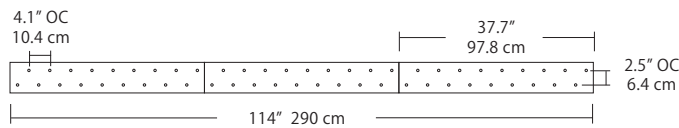

Max Cable Length

<p>Length</p> <div style="border: 1px solid black; width: 40px; height: 20px; margin: 5px 0;"></div> <p>BLANK</p> <p>###</p>	<p>BLANK = Leave blank for standard 96" cable length.</p> <p>### = Specify maximum cable length needed for fixture (in inches).</p> <p>Factory pre-configuration of cable length is available. Consult factory for details.</p>
---	---

- BL** Matte Black
- PC** Pol. Chrome
- WH** White
- SG** Satin Gold
- BZ** Bronze
- SS** Satin Silver

4L (4'x2' / 9 Port)
MSQ-2409-##-4L-##

Linear Configurations - See [Quatro Linear Configurations](#) section of our website for specification information (#)

6L (6'x2' / 25 Port)
MSQ-2425-##-6L-##

Duo

6L (6'4"x6" / 10 Port)
MSD-3810-##-6L-##

MPC

Linear Configurations - See [Duo Linear Configurations](#) section of our website for specification information (#)

9L (9'6"x6" / 18 Port)
MSD-3818-##-9L-##