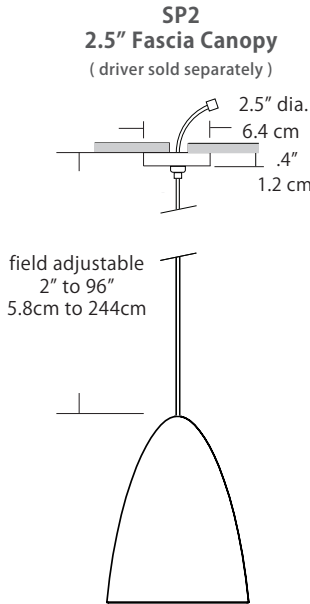

Project:

Note:

Type:

Quantity:

Model#: SP - BL8 - FR - 08 - - - 5W - -

Description

The Bullet pendant includes a spun metal shade with a screw-in optical short frosted light guide. Canopy not included (Ordered separately).

Dimensions

Diffusers

BC - Black w/
Copper Interior

WG - White w/
Gold Interior

ORDERING GUIDE

Category	Series	Diffuser	Size	Finish	Color Temp.	Wattage	Mounting	Length
SP SP Small Pendant	BL8 BL8 Bullet 8"	LR LR Luminous Ring	08 08 8" Diameter	BC Black w/ Copper Interior WG White w/ Gold Interior	30K 27K 2700K 30K 3000K 35K 3500K 40K 4000K	5W 5W 5Watts/ 400 Lm	SP5 5" Canopy SP2 2.5" Fascia Canopy MPC Multi-Port Connector JTA JackTrack Adapter <small>(See page 2 for mounting information)</small>	BLANK (Leave blank for standard 96" cable length) ### for cable length longer than 96" specify cable length in inches
					(30K Standard)			

Wattage

<p>Wattage</p> <div style="border: 1px solid black; width: 40px; height: 20px; margin: 5px 0;"></div> <p>5W</p>	<p>5W = 5 Watts / 400 Lumens</p> <p>(Lumens measured at 3000K)</p>
--	---

Mounting

Max Cable Length

<p>Length</p> <div style="border: 1px solid black; width: 40px; height: 20px; margin: 5px 0;"></div> <p>BLANK</p> <p>###</p>	<p>BLANK = Leave blank for standard 96" cable length.</p> <p>### = Specify maximum cable length needed for fixture (in inches).</p> <p>Factory pre-configuration of cable length is available. Consult factory for details.</p>
---	---