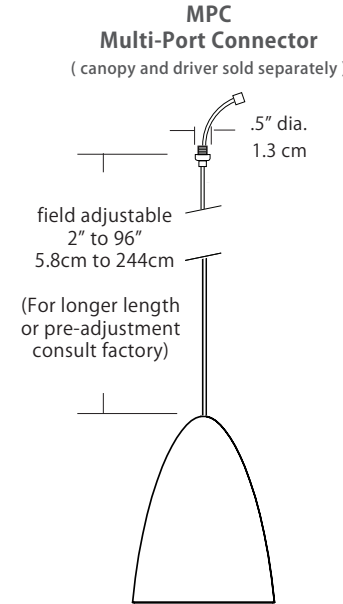

Dimensions

Diffusers

BC - Black w/
Copper Interior

WG - White w/
Gold Interior

ORDERING GUIDE

Category	Series	Diffuser	Size	Finish	Color Temp.	Wattage	Mounting	Length
SP SP Small Pendant	BL8 BL8 Bullet 8"	LR LR Luminous Ring	08 08 8" Diameter	BC Black w/ Copper Interior WG White w/ Gold Interior	30K 27K 2700K 30K 3000K 35K 3500K 40K 4000K	5W 5W 5Watts/ 400 Lm	SP5 5" Canopy SP2 2.5" Fascia Canopy MPC Multi-Port Connector JTA JackTrack Adapter <small>(See page 2 for mounting information)</small>	BLANK (Leave blank for standard 96" cable length) ### for cable length longer than 96" specify cable length in inches
					(30K Standard)			

Wattage

<p>Wattage</p> <div style="border: 1px solid black; width: 40px; height: 20px; margin: 5px 0;"></div> <p>5W</p>	<p>5W = 5 Watts / 400 Lumens</p> <p>(Lumens measured at 3000K)</p>
--	---

Mounting

Max Cable Length

<p>Length</p> <div style="border: 1px solid black; width: 40px; height: 20px; margin: 5px 0;"></div> <p>BLANK</p> <p>###</p>	<p>BLANK = Leave blank for standard 96" cable length.</p> <p>### = Specify maximum cable length needed for fixture (in inches).</p> <p>Factory pre-configuration of cable length is available. Consult factory for details.</p>
---	---