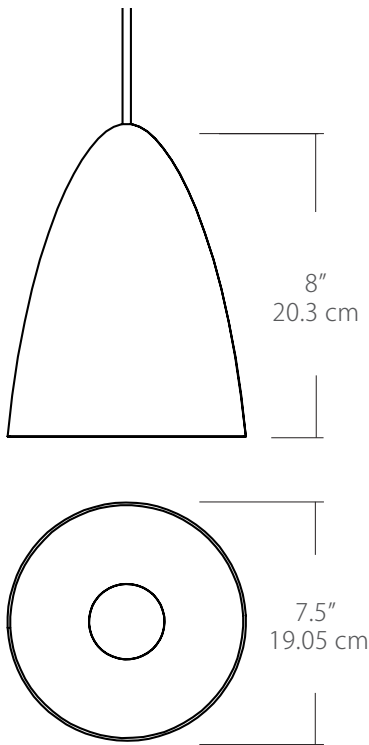

Project:

Note:

Type:

Quantity:

Model#: SP - BL8 - FR - 08 -   -   - 5W -   -

Description

The Bullet pendant includes a spun metal shade with a screw-in optical short frosted light guide. Canopy not included (Ordered separately).

Specifications

- Color Rendering Index: 90CRI
- LED Color Temperature: 3000K (standard)
- Cable Length: 8' (see page 2 for detail), for longer lengths consult factory
- Light Source: 5W/400 Lumens
- For recommended dimmers see <https://www.blackjacklighting.com/dimming-information>

Features

- Screw-in optical acrylic light guide
- Suspends from an 8' adjustable cable
- Damp location rated

Options

- Color Temperature: 2700K, 3000K, 3500K, 4000K
- Finishes: BC - Black w/ Copper Interior, WG - White w/ Gold Interior
- Mounting: See page 2 for mounting options

Dimensions