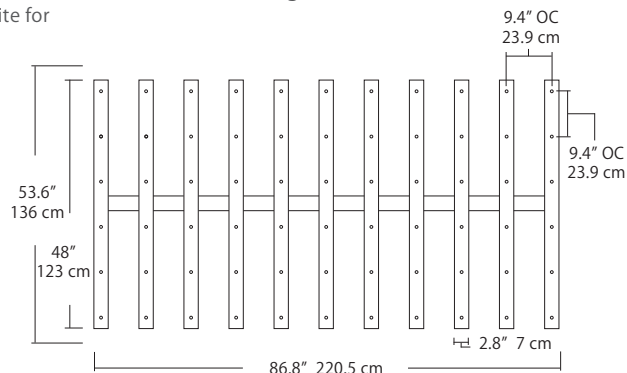

Max Cable Length

<p>Length</p> <div style="border: 1px solid black; width: 40px; height: 20px; margin: 5px 0;"></div> <p>BLANK</p> <p>###</p>	<p>BLANK = Leave blank for standard 96" cable length.</p> <p>### = Specify maximum cable length needed for fixture (in inches).</p> <p>Factory pre-configuration of cable length is available. Consult factory for details.</p>
---	---

6L (6'x2' / 25 Port)
MSQ-2425-##-6L-##

Duo

6L (6'4"x6" / 10 Port)
MSD-3810-##-6L-##

MPC

Linear Configurations - See [Duo Linear Configurations](#) section of our website for specification information (#)

9L (9'6"x6" / 18 Port)
MSD-3818-##-9L-##

Solo (L) Configuration

Solo 22" Grid Configuration - See [Solo Grid Configuration](#) section of our website for specific information (#)

MPC

Solo 48" Grid Configuration

- BL** Matte Black
- PC** Pol. Chrome
- WH** White
- SG** Satin Gold
- BZ** Bronze
- SS** Satin Silver