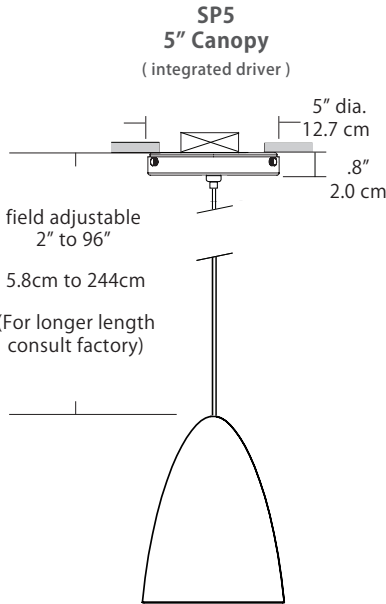

Project:

Note:

Type:

Quantity:

Model#: SP - BL8 - FR - 08 - - - 5W - -

Description

The Bullet pendant includes a spun metal shade with a screw-in optical short frosted light guide. Canopy not included (Ordered separately).

Dimensions

Diffusers

BC - Black w/
Copper Interior

WG - White w/
Gold Interior

ORDERING GUIDE

Category	Series	Diffuser	Size	Finish	Color Temp.	Wattage	Mounting	Length
SP SP Small Pendant	BL8 BL8 Bullet 8"	LR LR Luminous Ring	08 08 8" Diameter	BC Black w/ Copper Interior WG White w/ Gold Interior	30K 27K 2700K 30K 3000K 35K 3500K 40K 4000K	5W 5W 5Watts/ 400 Lm	SP5 5" Canopy SP2 2.5" Fascia Canopy MPC Multi-Port Connector JTA JackTrack Adapter <small>(See page 2 for mounting information)</small>	BLANK (Leave blank for standard 96" cable length) ### for cable length longer than 96" specify cable length in inches
					(30K Standard)			

Wattage

<p>Wattage</p> <div style="border: 1px solid black; width: 40px; height: 20px; margin: 5px 0;"></div> <p>5W</p>	<p>5W = 5 Watts / 400 Lumens</p> <p>(Lumens measured at 3000K)</p>
--	---

Mounting

Max Cable Length

<p>Length</p> <div style="border: 1px solid black; width: 40px; height: 20px; margin: 5px 0;"></div> <p>BLANK</p> <p>###</p>	<p>BLANK = Leave blank for standard 96" cable length.</p> <p>### = Specify maximum cable length needed for fixture (in inches).</p> <p>Factory pre-configuration of cable length is available. Consult factory for details.</p>
---	---