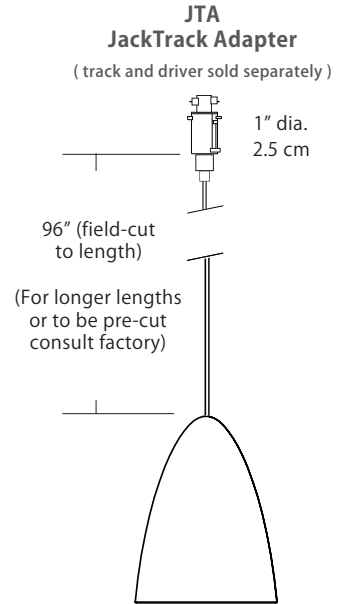

Project:

Note:

Type:

Quantity:

Model#: SP - BL8 - FR - 08 - - - 5W - -

Description

The Bullet pendant includes a spun metal shade with a screw-in optical short frosted light guide. Canopy not included (Ordered separately).

Max Cable Length

<p>Length</p> <div style="border: 1px solid black; width: 40px; height: 20px; margin: 5px 0;"></div> <p>BLANK</p> <p>###</p>	<p>BLANK = Leave blank for standard 96" cable length.</p> <p>### = Specify maximum cable length needed for fixture (in inches).</p> <p>Factory pre-configuration of cable length is available. Consult factory for details.</p>
---	---