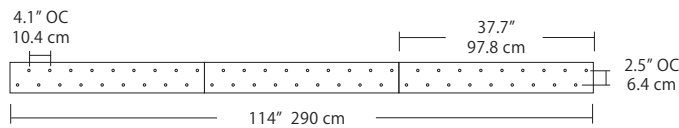

Max Cable Length

<p>Length</p> <div style="border: 1px solid black; width: 40px; height: 20px; margin: 5px 0;"></div> <p>BLANK</p> <p>###</p>	<p>BLANK = Leave blank for standard 96" cable length.</p> <p>### = Specify maximum cable length needed for fixture (in inches).</p> <p>Factory pre-configuration of cable length is available. Consult factory for details.</p>
---	---

4L (4'x2' / 9 Port)
MSQ-2409-##-4L-##

6L (6'x2' / 25 Port)
MSQ-2425-##-6L-##

Duo

6L (6'4"x6" / 10 Port)
MSD-3810-##-6L-##

MPC

Linear Configurations - See [Duo Linear Configurations](#) section of our website for specification information (#)

9L (9'6"x6" / 18 Port)
MSD-3818-##-9L-##

- BL** Matte Black
- PC** Pol. Chrome
- WH** White
- SG** Satin Gold
- BZ** Bronze
- SS** Satin Silver

Solo

Solo 48" Linear Configuration - See [Solo Linear Configuration](#) section of our website for specific information (#)