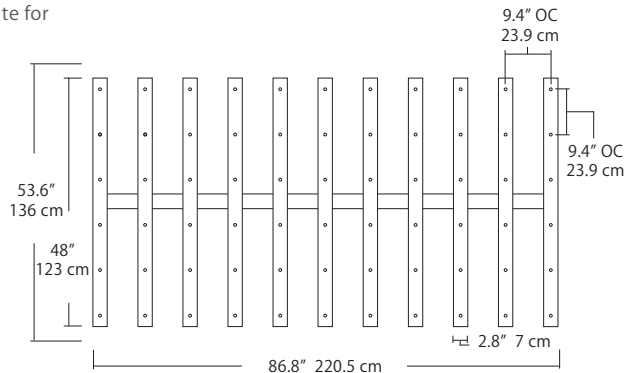

9L (9'6"x6" / 18 Port)
MSD-3818-##-9L-##

- BL** Matte Black
- PC** Pol. Chrome
- WH** White
- SG** Satin Gold
- BZ** Bronze
- SS** Satin Silver

Solo

Solo 48" Linear Configuration - See [Solo Linear Configuration](#) section of our website for specific information (#)

Solo (L) Configuration

Solo 22" Grid Configuration - See [Solo Grid Configuration](#) section of our website for specific information (#)

MPC

Solo 48" Grid Configuration

- BL** Matte Black
- PC** Pol. Chrome
- WH** White
- SG** Satin Gold
- BZ** Bronze
- SS** Satin Silver