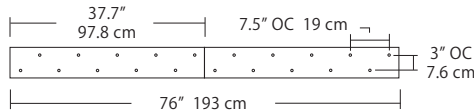

4L (4'x2' / 9 Port)
MSQ-2409-##-4L-##

6L (6'x2' / 25 Port)
MSQ-2425-##-6L-##

Duo

6L (6'4"x6" / 10 Port)
MSD-3810-##-6L-##

MPC

Linear Configurations - See [Duo Linear Configurations](#) section of our website for specification information (#)

9L (9'6"x6" / 18 Port)
MSD-3818-##-9L-##

- BL** Matte Black
- PC** Pol. Chrome
- WH** White
- SG** Satin Gold
- BZ** Bronze
- SS** Satin Silver

Solo

Solo 48" Linear Configuration - See [Solo Linear Configuration](#) section of our website for specific information (#)