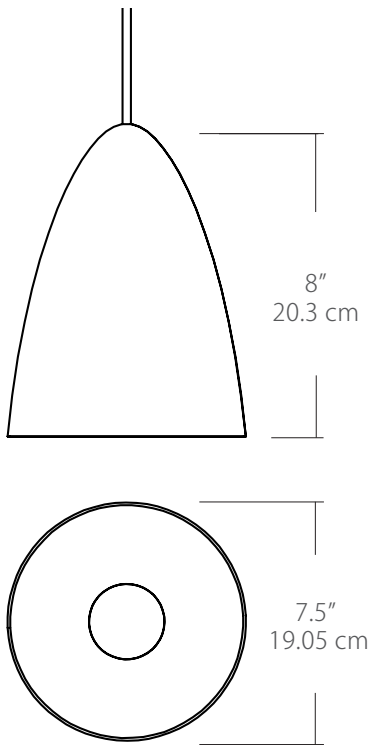

Project:

Note:

Type:

Quantity:

Model#: SP - BL8 - FR - 08 - - - 5W - - -

Description

The Bullet pendant includes a spun metal shade with a screw-in optical short frosted light guide. Canopy not included (Ordered separately).

Specifications

- Color Rendering Index: 90CRI
- LED Color Temperature: 3000K (standard)
- Cable Length: 8' (see page 2 for detail), for longer lengths consult factory
- Light Source: 5W/400 Lumens
- For recommended dimmers see <https://www.blackjacklighting.com/dimming-information>

Features

- Screw-in optical acrylic light guide
- Suspends from an 8' adjustable cable
- Damp location rated

Options

- Color Temperature: 2700K, 3000K, 3500K, 4000K
- Finishes: BC - Black w/ Copper Interior, WG - White w/ Gold Interior
- Mounting: See page 2 for mounting options

Dimensions