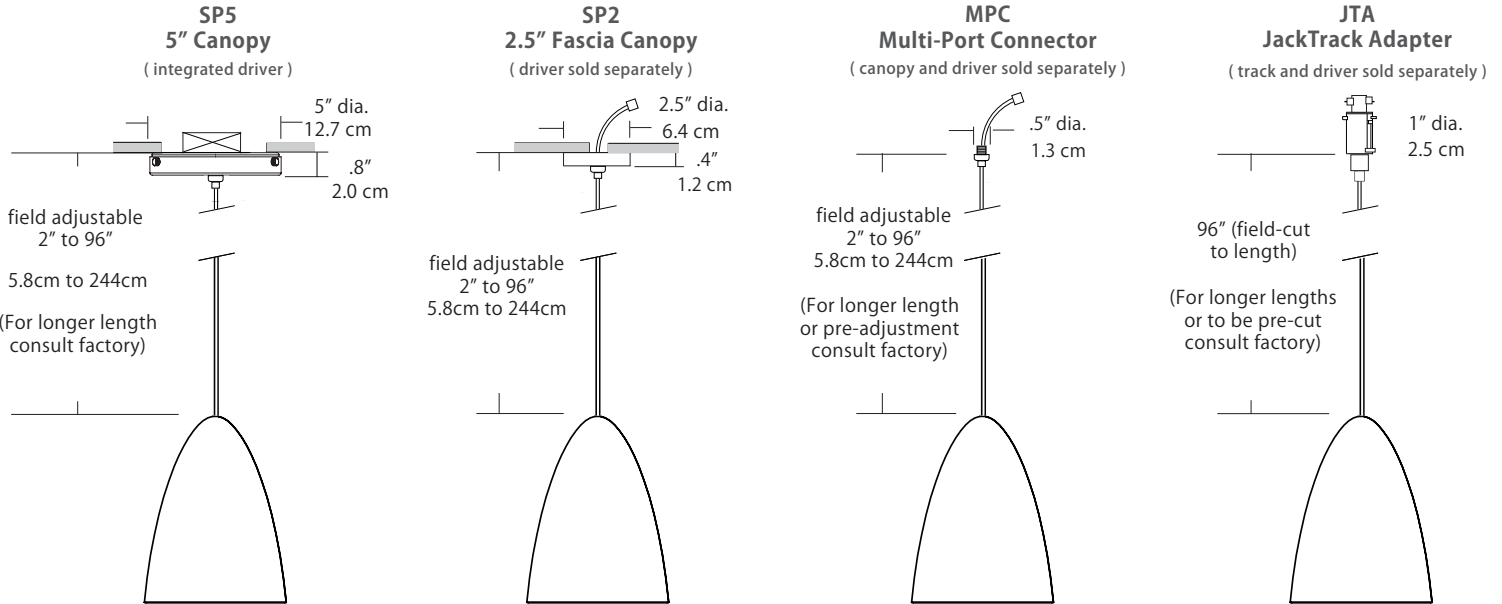

Example: SP-BL8-LR-08-BC-30K-5W-SP2-

(30K Standard)

Finish

<p>Finish</p> <div style="border: 1px solid black; width: 40px; height: 20px; margin: 5px 0;"></div> <p>BC</p> <p>WG</p>	 <p>BC - Black with Copper Interior</p>	 <p>WG - White with Gold Interior</p>
---	---	---

Wattage

<p>Wattage</p> <div style="border: 1px solid black; width: 40px; height: 20px; margin: 5px 0;"></div> <p>5W</p>	<p>5W = 5 Watts / 400 Lumens</p> <p>(Lumens measured at 3000K)</p>
--	---

Mounting

<p>Mounting</p> <div style="border: 1px solid black; width: 40px; height: 20px; margin: 5px 0;"></div> <p>SP5</p> <p>SP2</p> <p>MPC</p> <p>JTA</p>	<p>SP5 = 5" canopy with integrated driver (included), attaches to rear of canopy and sits inside ceiling mounted junction box <i>Cable with modular connector attaches to canopy w/ integrated universal driver (120-277V / TRIAC, ELV, 0-10V dimming)</i></p> <p>SP2 = 2.5" thin profile canopy that attaches flush to a rigid ceiling (driver sold separately) <i>Cable with modular connector (and optional wire harness) attaches to a remote driver</i></p> <p>MPC = Multi-port connector attaches to any of BlackJack's Multi-Port canopies (canopy and driver sold separately) <i>Cable with modular connector attaches to a driver inside a Multi-Port canopy (driver may be remote)</i></p> <p>JTA = Adapter connects the pendant in any position along the JackTrack system (track and driver sold separately) <i>Cable is cut to length and inserted in a connector at the bottom of the JackTrack adapter</i></p>
---	---

Max Cable Length

<p>Length</p> <div style="border: 1px solid black; width: 40px; height: 20px; margin: 5px 0;"></div> <p>BLANK</p> <p>###</p>	<p>BLANK = Leave blank for standard 96" cable length.</p> <p>### = Specify maximum cable length needed for fixture (in inches).</p> <p>Factory pre-configuration of cable length is available. Consult factory for details.</p>
---	---