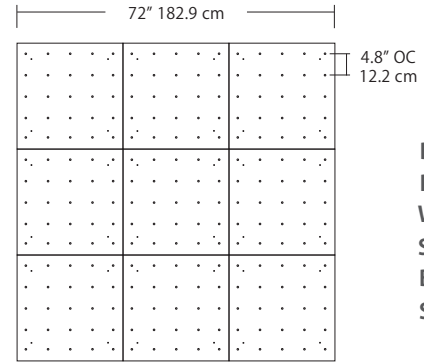

Quatro

4S (4' 2x2 / 9 Port)
MSQ-2409-##-4S-##

MPC

Square Configurations - See [Quatro Square Configurations](#) section of our website for specification information (#)

6S (6' 3x3 / 25 Port)
MSQ-2425-##-6S-##

4L (4'x2' / 9 Port)
MSQ-2409-##-4L-##

6L (6'x2' / 25 Port)
MSQ-2425-##-6L-##

Duo

6L (6'4"x6" / 10 Port)
MSD-3810-##-6L-##

MPC

Linear Configurations - See [Duo Linear Configurations](#) section of our website for specification information (#)

9L (9'6"x6" / 18 Port)
MSD-3818-##-9L-##

- BL** Matte Black
- PC** Pol. Chrome
- WH** White
- SG** Satin Gold
- BZ** Bronze
- SS** Satin Silver

Solo

Solo 48" Linear Configuration - See [Solo Linear Configuration](#) section of our website for specific information (#)