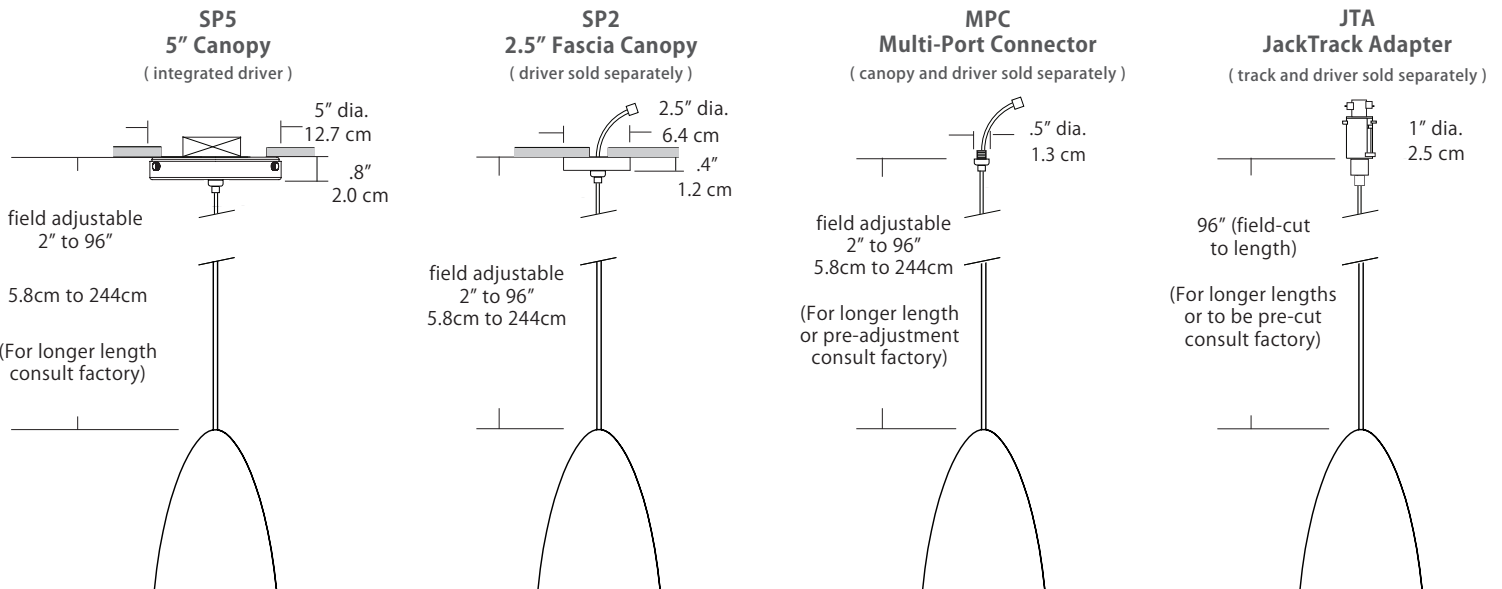

Example: SP-BL4-LR-04-BC-30K-2W-SP2-

**Finish**

<b>Finish</b>		
<input type="checkbox"/>	<b>BC</b> - Black with Copper Interior	<b>WG</b> - White with Gold Interior
<b>BC</b>		
<b>WG</b>		

**Wattage**

<b>Wattage</b>	<p><b>2W</b> = 2 Watts / 90 Lumens, recommended for Multi-Port applications (Multi-Port system and JackTrack adapter).</p> <p><b>3W</b> = 3 Watts / 140 Lumens, recommended for single pendant applications (5" Canopy and 2.5" Fascia Canopy).</p> <p>(Lumens measured at 3000K)</p>
<input type="checkbox"/>	
<b>2W</b>	

**Mounting**

<b>Mounting</b>	<p><b>SP5</b> = 5" canopy with integrated driver (included), attaches to rear of canopy and sits inside ceiling mounted junction box <i>Cable with modular connector attaches to canopy w/ integrated universal driver (120-277V / TRIAC, ELV, 0-10V dimming)</i></p> <p><b>SP2</b> = 2.5" thin profile canopy that attaches flush to a rigid ceiling (driver sold separately) <i>Cable with modular connector (and optional wire harness) attaches to a remote driver</i></p> <p><b>MPC</b> = Multi-port connector attaches to any of BlackJack's Multi-Port canopies (canopy and driver sold separately) <i>Cable with modular connector attaches to a driver inside a Multi-Port canopy (driver may be remote)</i></p> <p><b>JTA</b> = Adapter connects the pendant in any position along the JackTrack system (track and driver sold separately) <i>Cable is cut to length and inserted in a connector at the bottom of the JackTrack adapter</i></p>
<input type="checkbox"/>	
<b>SP5</b>	
<b>SP2</b>	
<b>MPC</b>	
<b>JTA</b>	

**Max Cable Length**

<b>Length</b>	<p><b>BLANK</b> = Leave blank for standard 96" cable length.</p> <p><b>###</b> = Specify maximum cable length needed for fixture (in inches).</p> <p>Factory pre-configuration of cable length is available. Consult factory for details.</p>
<input type="checkbox"/>	
<b>BLANK</b>	
<b>###</b>	