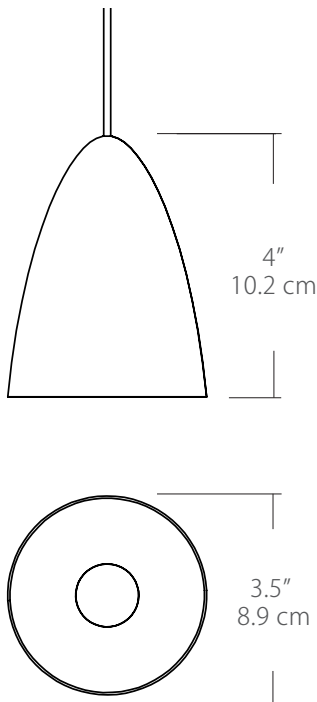

**Project:**

**Note:**

**Type:**

**Quantity:**

**Model#:** SP - BL4 - FR - 04 -      -      - 2W -      -     

**Description**

The Bullet pendant includes a spun metal shade with a screw-in optical short frosted light guide. Canopy not included (Ordered separately).

**Specifications**

- Color Rendering Index: 90CRI
- LED Color Temperature: 3000K (standard)
- Cable Length: 8' (see page 2 for detail), for longer lengths consult factory
- For recommended dimmers see <https://www.blackjacklighting.com/dimming-information>

**Dimensions**

**Diffusers**

**BC** - Black w/  
Copper Interior

**WG** - White w/  
Gold Interior

**ORDERING GUIDE**

Category	Series	Diffuser	Size	Finish	Color Temp.	Wattage	Mounting	Length
<b>SP</b>	<b>BL4</b>	<b>LR</b>	<b>04</b>		<b>30K</b>	<b>2W</b>		
SP Small Pendant	BL4 Bullet 4"	LR Luminous Ring	04 4" Diameter	BC Black w/ Copper Interior WG White w/ Gold Interior	27K 2700K 30K 3000K 35K 3500K 40K 4000K	2W 2Watts/ 90 Lm 3W 3Watts/ 140Lm (recommended for single pendant application)	SP5 5" Canopy SP2 2.5" Fascia Canopy MPC Multi-Port Connector JTA JackTrack Adapter <small>(See page 2 for mounting information)</small>	BLANK (Leave blank for standard 96" cable length) ### for cable length longer than 96" specify cable length in inches
					(30K Standard)			