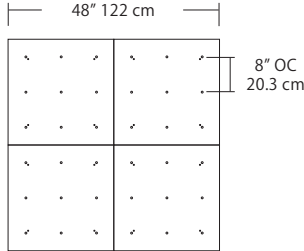

For more information see www.Blackjacklighting.com

(# symbol indicates additional specification required)

System	Pendant Mounting	Configuration Examples	Finish Options

Quatro

Square Configurations - See [Quatro Square Configurations](#) section of our website for specification information (#)

4S (4' 2x2 / 9 Port)
MSQ-2409-##-4S-##