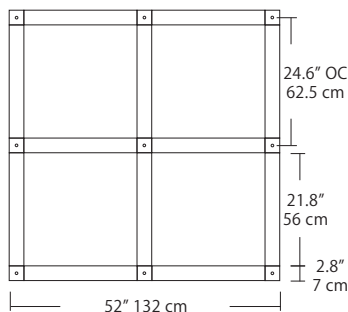

MPC

- **BL** Matte Black
- **PC** Pol. Chrome
- **WH** White
- **SG** Satin Gold
- **BZ** Bronze
- **SS** Satin Silver

Solo 22" Grid Configuration - See [Solo Grid Configuration](#) section of our website for specific information (#)