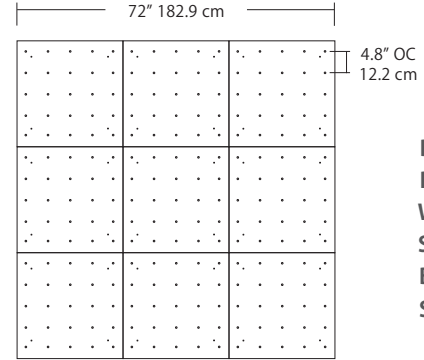

6S (6' 3x3 / 25 Port)
MSQ-2425-##-6S-##