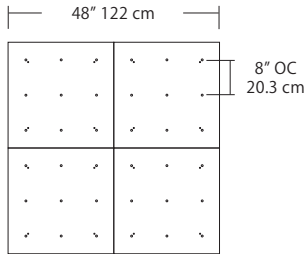

For more information see www.Blackjacklighting.com

(# symbol indicates additional specification required)

System	Pendant Mounting	Configuration Examples	Finish Options

Quatro

Square Configurations - See [Quatro Square Configurations](#) section of our website for specification information (#)

4S (4' 2x2 / 9 Port)
MSQ-2409-##-4S-##