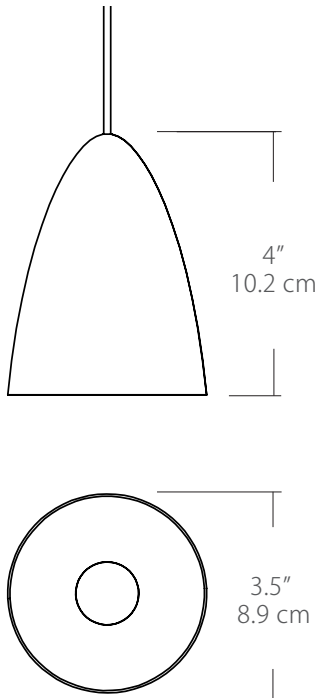

**Project:**

**Note:**

**Type:**

**Quantity:**

**Model#:** SP - BL4 - FR - 04 -      -      - 2W -      -     

**Description**

The Bullet pendant includes a spun metal shade with a screw-in optical short frosted light guide. Canopy not included (Ordered separately).

**Specifications**

- Color Rendering Index: 90CRI
- LED Color Temperature: 3000K (standard)
- Cable Length: 8' (see page 2 for detail), for longer lengths consult factory
- For recommended dimmers see <https://www.blackjacklighting.com/dimming-information>

**Dimensions**

**Diffusers**

**BC** - Black w/  
Copper Interior

**WG** - White w/  
Gold Interior

**ORDERING GUIDE**

Category	Series	Diffuser	Size	Finish	Color Temp.	Wattage	Mounting	Length
<b>SP</b>	<b>BL4</b>	<b>LR</b>	<b>04</b>		<b>30K</b>	<b>2W</b>		
SP Small Pendant	BL4 Bullet 4"	LR Luminous Ring	04 4" Diameter	BC Black w/ Copper Interior WG White w/ Gold Interior	27K 2700K 30K 3000K 35K 3500K 40K 4000K	2W 2Watts/ 90 Lm 3W 3Watts/ 140Lm (recommended for single pendant application)	SP5 5" Canopy SP2 2.5" Fascia Canopy MPC Multi-Port Connector JTA JackTrack Adapter  (See page 2 for mounting information)	BLANK (Leave blank for standard 96" cable length) ### for cable length longer than 96" specify cable length in inches
					(30K Standard)			

**Max Cable Length**

<p><b>Length</b></p> <div style="border: 1px solid black; width: 40px; height: 20px; margin: 5px 0;"></div> <p>BLANK</p> <p>###</p>	<p><b>BLANK</b> = Leave blank for standard 96" cable length.</p> <p><b>###</b> = Specify maximum cable length needed for fixture (in inches).</p> <p>Factory pre-configuration of cable length is available. Consult factory for details.</p>
---	---