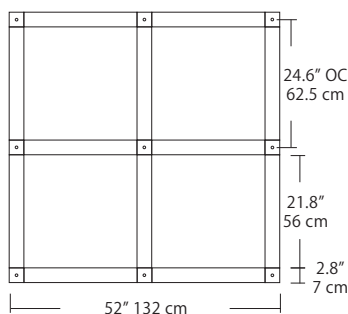

MPC

- **BL** Matte Black
- **PC** Pol. Chrome
- **WH** White
- **SG** Satin Gold
- **BZ** Bronze
- **SS** Satin Silver

Solo 22" Grid Configuration - See [Solo Grid Configuration](#) section of our website for specific information (#)