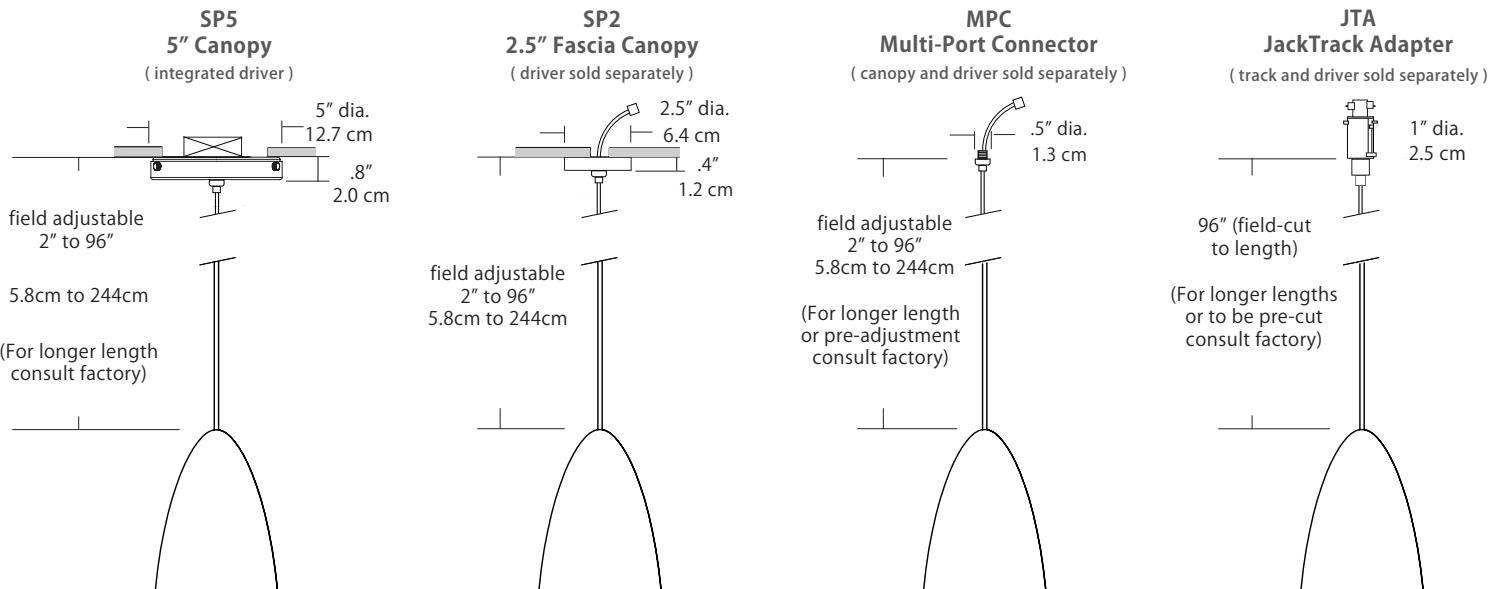

Example: SP-BL4-LR-04-BC-30K-2W-SP2-

**Finish**

<p><b>Finish</b></p> <div style="border: 1px solid black; width: 40px; height: 20px; margin: 5px 0;"></div> <p>BC</p> <p>WG</p>	 <p><b>BC</b> - Black with Copper Interior</p>	 <p><b>WG</b> - White with Gold Interior</p>
---	---	---

**Wattage**

<p><b>Wattage</b></p> <div style="border: 1px solid black; width: 40px; height: 20px; margin: 5px 0;"></div> <p>2W</p>	<p><b>2W</b> = 2 Watts / 90 Lumens, recommended for Multi-Port applications (Multi-Port system and JackTrack adapter).</p> <p><b>3W</b> = 3 Watts / 140 Lumens, recommended for single pendant applications (5" Canopy and 2.5" Fascia Canopy).</p> <p>(Lumens measured at 3000K)</p>
--	---

**Mounting**

<p><b>Mounting</b></p> <div style="border: 1px solid black; width: 40px; height: 20px; margin: 5px 0;"></div> <p>SP5</p> <p>SP2</p> <p>MPC</p> <p>JTA</p>	<p><b>SP5</b> = 5" canopy with integrated driver (included), attaches to rear of canopy and sits inside ceiling mounted junction box <i>Cable with modular connector attaches to canopy w/ integrated universal driver (120-277V / TRIAC, ELV, 0-10V dimming)</i></p> <p><b>SP2</b> = 2.5" thin profile canopy that attaches flush to a rigid ceiling (driver sold separately) <i>Cable with modular connector (and optional wire harness) attaches to a remote driver</i></p> <p><b>MPC</b> = Multi-port connector attaches to any of BlackJack's Multi-Port canopies (canopy and driver sold separately) <i>Cable with modular connector attaches to a driver inside a Multi-Port canopy (driver may be remote)</i></p> <p><b>JTA</b> = Adapter connects the pendant in any position along the JackTrack system (track and driver sold separately) <i>Cable is cut to length and inserted in a connector at the bottom of the JackTrack adapter</i></p>
---	---