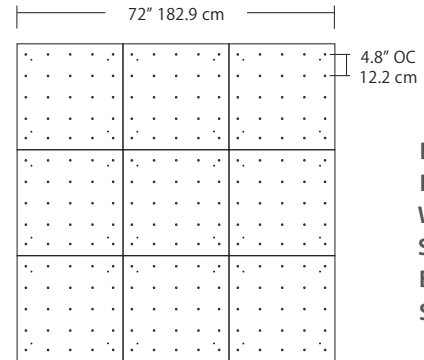

6S (6' 3x3 / 25 Port)
MSQ-2425-##-6S-##