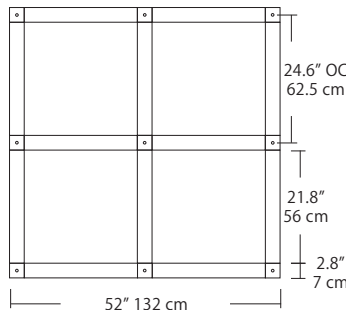

Solo 22" Grid Configuration - See [Solo Grid Configuration](#) section of our website for specific information (#)

MPC