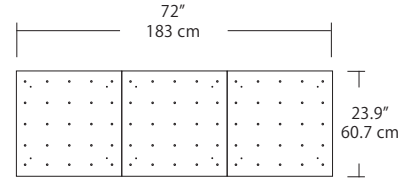

Quatro

Square Configurations - See [Quatro Square Configurations](#) section of our website for specification information (#)

4S (4' 2x2 / 9 Port)
MSQ-2409-#-#-4S-#-#

6S (6' 3x3 / 25 Port)
MSQ-2425-#-#-6S-#-#

MPC

- BL** Matte Black
- PC** Pol. Chrome
- WH** White
- SG** Satin Gold
- BZ** Bronze
- SS** Satin Silver

Linear Configurations - See [Quatro Linear Configurations](#) section of our website for specification information (#)

4L (4'x2' / 9 Port)
MSQ-2409-#-#-4L-#-#

6L (6'x2' / 25 Port)
MSQ-2425-#-#-6L-#-#

Duo

Linear Configurations - See [Duo Linear Configurations](#) section of our website for specification information (#)

6L (6'4"x6" / 10 Port)
MSD-3810-#-#-6L-#-#