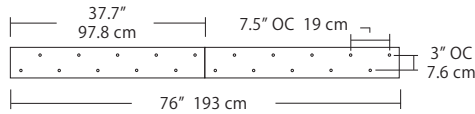

4L (4'x2' / 9 Port)
MSQ-2409-#-#-4L-#-#

6L (6'x2' / 25 Port)
MSQ-2425-#-#-6L-#-#

Duo

Linear Configurations - See [Duo Linear Configurations](#) section of our website for specification information (#)

6L (6'4"x6" / 10 Port)
MSD-3810-#-#-6L-#-#

MPC

9L (9'6"x6" / 18 Port)
MSD-3818-#-#-9L-#-#

- BL** Matte Black
- PC** Pol. Chrome
- WH** White
- SG** Satin Gold
- BZ** Bronze
- SS** Satin Silver

Solo

Solo 48" Linear Configuration - See [Solo Linear Configuration](#) section of our website for specific information (#)