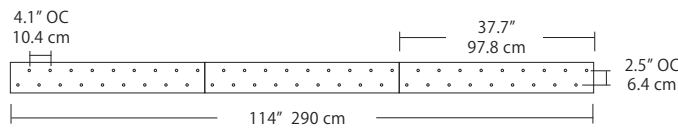

4L (4'x2' / 9 Port)
MSQ-2409-#-#-4L-#-#

6L (6'x2' / 25 Port)
MSQ-2425-#-#-6L-#-#

Duo

Linear Configurations - See [Duo Linear Configurations](#) section of our website for specification information (#)

6L (6'4"x6" / 10 Port)
MSD-3810-#-#-6L-#-#

MPC

9L (9'6"x6" / 18 Port)
MSD-3818-#-#-9L-#-#

- BL** Matte Black
- PC** Pol. Chrome
- WH** White
- SG** Satin Gold
- BZ** Bronze
- SS** Satin Silver

Solo

Solo 48" Linear Configuration - See [Solo Linear Configuration](#) section of our website for specific information (#)