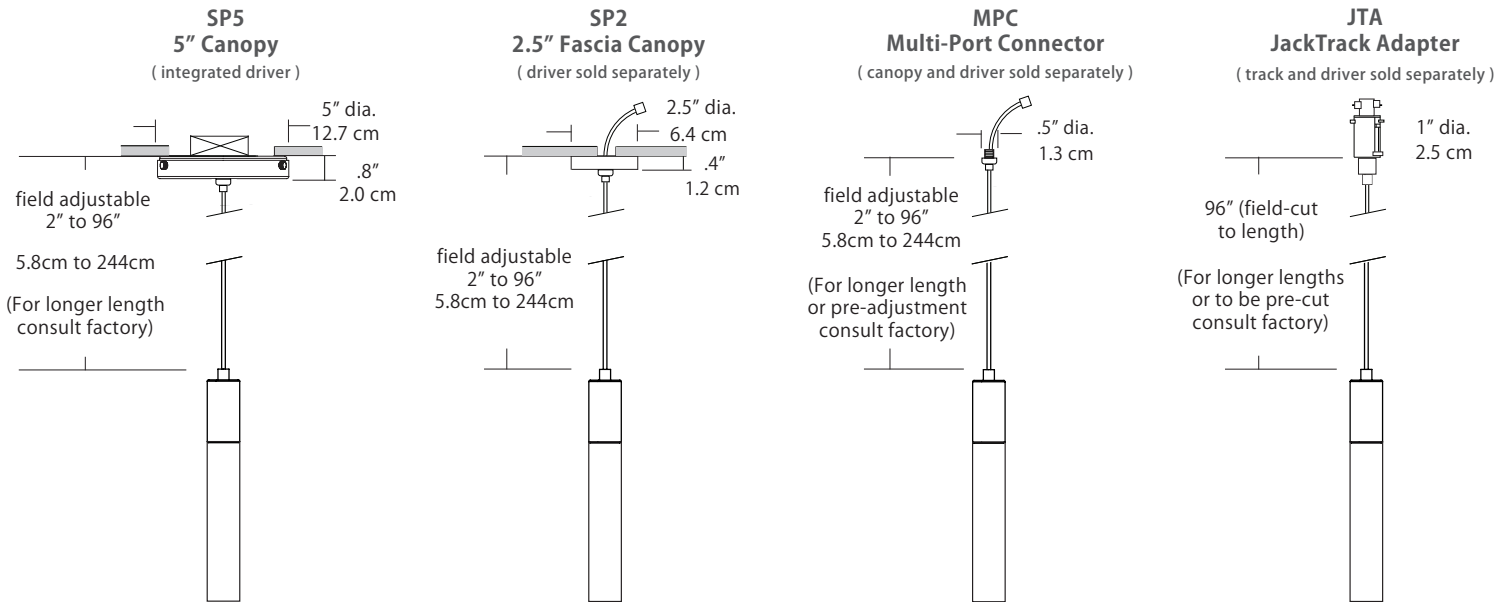

Features

- Screw-in decorative optical acrylic light guide/ diffuser
- Suspends from 8' adjustable cable
- Damp location rated

Specifications

- Color Rendering Index: 90CRI
- LED Color Temperature: 3000K (standard)
- Cable Length: 8' (see page 2 for detail), for longer lengths consult factory
- For recommended dimmers see <https://www.blackjacklighting.com/dimming-information>

Wattage

<p>Wattage</p>  <p>2W 3W</p>	<p>2W = 2 Watts / 90 Lumens, recommended for Multi-Port applications (Multi-Port system and JackTrack adapter).</p> <p>3W = 3 Watts / 140 Lumens, recommended for single pendant applications (5" Canopy and 2.5" Fascia Canopy).</p> <p>(Lumens measured at 3000K)</p>
--	---

Mounting

<p>Mounting</p>  <p>SP5 SP2 MPC JTA</p>	<p>SP5 = 5" canopy with integrated driver (included), attaches to rear of canopy and sits inside ceiling mounted junction box <i>Cable with modular connector attaches to canopy w/ integrated universal driver (120-277V / TRIAC, ELV, 0-10V dimming)</i></p> <p>SP2 = 2.5" thin profile canopy that attaches flush to a rigid ceiling (driver sold separately) <i>Cable with modular connector (and optional wire harness) attaches to a remote driver</i></p> <p>MPC = Multi-port connector attaches to any of BlackJack's Multi-Port canopies (canopy and driver sold separately) <i>Cable with modular connector attaches to a driver inside a Multi-Port canopy (driver may be remote)</i></p> <p>JTA = Adapter connects the pendant in any position along the JackTrack system (track and driver sold separately) <i>Cable is cut to length and inserted in a connector at the bottom of the JackTrack adapter</i></p>
---	---