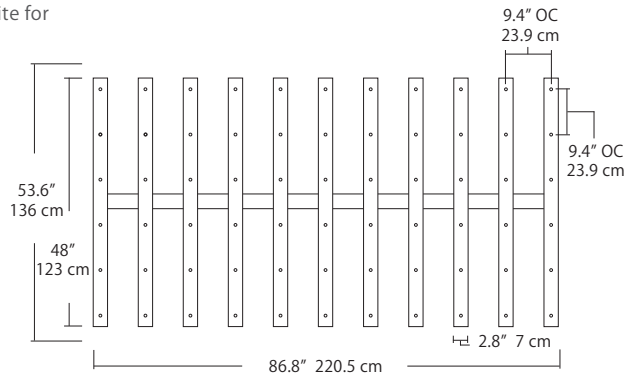

Solo 48" Grid Configuration