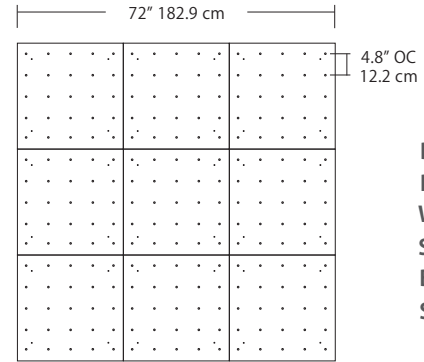

Quatro

Square Configurations - See [Quatro Square Configurations](#) section of our website for specification information (#)

4S (4' 2x2 / 9 Port)
MSQ-2409-#-#-4S-#-#

6S (6' 3x3 / 25 Port)
MSQ-2425-#-#-6S-#-#