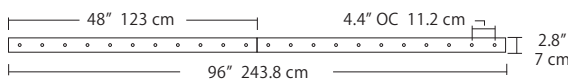

4L (4'x2' / 9 Port)
MSQ-2409-#-#-4L-#-#

6L (6'x2' / 25 Port)
MSQ-2425-#-#-6L-#-#

Duo

Linear Configurations - See [Duo Linear Configurations](#) section of our website for specification information (#)

6L (6'4"x6" / 10 Port)
MSD-3810-#-#-6L-#-#

MPC

9L (9'6"x6" / 18 Port)
MSD-3818-#-#-9L-#-#

- BL** Matte Black
- PC** Pol. Chrome
- WH** White
- SG** Satin Gold
- BZ** Bronze
- SS** Satin Silver

Solo

Solo 48" Linear Configuration - See [Solo Linear Configuration](#) section of our website for specific information (#)