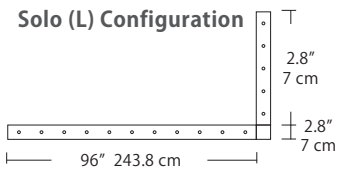

4L (4'x2' / 9 Port)
MSQ-2409-#-#-4L-#-#

6L (6'x2' / 25 Port)
MSQ-2425-#-#-6L-#-#

Duo

Linear Configurations - See [Duo Linear Configurations](#) section of our website for specification information (#)

6L (6'4"x6" / 10 Port)
MSD-3810-#-#-6L-#-#

MPC

9L (9'6"x6" / 18 Port)
MSD-3818-#-#-9L-#-#

- BL** Matte Black
- PC** Pol. Chrome
- WH** White
- SG** Satin Gold
- BZ** Bronze
- SS** Satin Silver

Solo

Solo 48" Linear Configuration - See [Solo Linear Configuration](#) section of our website for specific information (#)