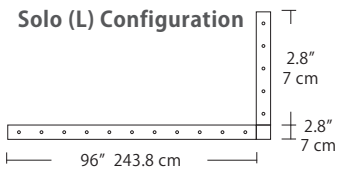

4L (4'x2' / 9 Port)
MSQ-2409-##-4L-##

6L (6'x2' / 25 Port)
MSQ-2425-##-6L-##

Duo

Linear Configurations - See [Duo Linear Configurations](#) section of our website for specification information (#)

6L (6'4"x6" / 10 Port)
MSD-3810-##-6L-##

MPC

- BL** Matte Black
- PC** Pol. Chrome
- WH** White
- SG** Satin Gold
- BZ** Bronze
- SS** Satin Silver

9L (9'6"x6" / 18 Port)
MSD-3818-##-9L-##

Solo

Solo 48" Linear Configuration - See [Solo Linear Configuration](#) section of our website for specific information (#)