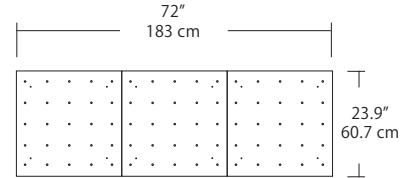

Quatro

Square Configurations - See [Quatro Square Configurations](#) section of our website for specification information (#)

4S (4' 2x2 / 9 Port)
MSQ-2409-##-4S-##

6S (6' 3x3 / 25 Port)
MSQ-2425-##-6S-##

MPC

- BL** Matte Black
- PC** Pol. Chrome
- WH** White
- SG** Satin Gold
- BZ** Bronze
- SS** Satin Silver

Linear Configurations - See [Quatro Linear Configurations](#) section of our website for specification information (#)

4L (4'x2' / 9 Port)
MSQ-2409-##-4L-##

6L (6'x2' / 25 Port)
MSQ-2425-##-6L-##

Duo

Linear Configurations - See [Duo Linear Configurations](#) section of our website for specification information (#)

6L (6'4"x6" / 10 Port)
MSD-3810-##-6L-##

MPC

- BL** Matte Black
- PC** Pol. Chrome
- WH** White
- SG** Satin Gold
- BZ** Bronze
- SS** Satin Silver

9L (9'6"x6" / 18 Port)
MSD-3818-##-9L-##

Solo

Solo 48" Linear Configuration - See [Solo Linear Configuration](#) section of our website for specific information (#)