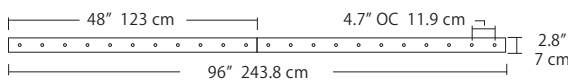

4L (4'x2' / 9 Port)
MSQ-2409-##-4L-##

6L (6'x2' / 25 Port)
MSQ-2425-##-6L-##

Duo

Linear Configurations - See [Duo Linear Configurations](#) section of our website for specification information (#)

6L (6'4"x6" / 10 Port)
MSD-3810-##-6L-##

MPC

- BL** Matte Black
- PC** Pol. Chrome
- WH** White
- SG** Satin Gold
- BZ** Bronze
- SS** Satin Silver

9L (9'6"x6" / 18 Port)
MSD-3818-##-9L-##

Solo

Solo 48" Linear Configuration - See [Solo Linear Configuration](#) section of our website for specific information (#)