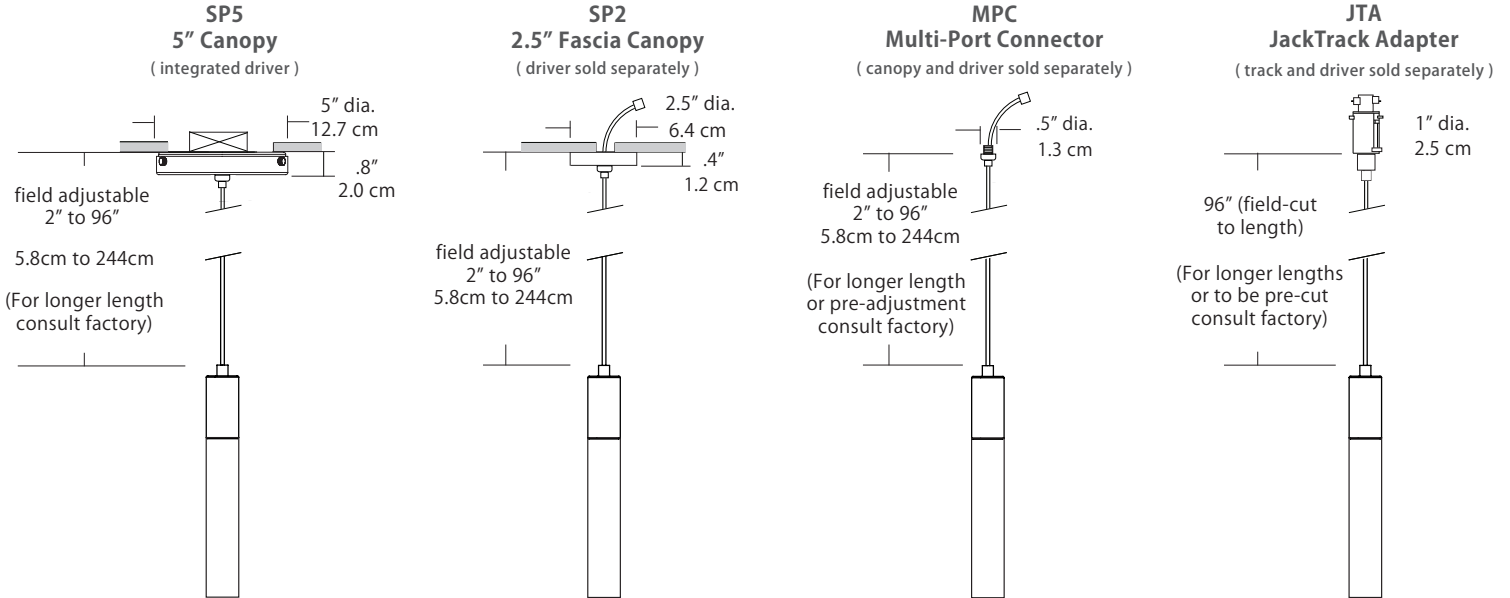

Features

- Screw-in decorative optical acrylic light guide/ diffuser
- Suspends from 8' adjustable cable
- Damp location rated

Specifications

- Color Rendering Index: 90CRI
- LED Color Temperature: 3000K (standard)
- Cable Length: 8' (see page 2 for detail), for longer lengths consult factory
- For recommended dimmers see <https://www.blackjacklighting.com/dimming-information>

Mounting

<p>Mounting</p>  <p>SP5 SP2 MPC JTA</p>	<p>SP5 = 5" canopy with integrated driver (included), attaches to rear of canopy and sits inside ceiling mounted junction box <i>Cable with modular connector attaches to canopy w/ integrated universal driver (120-277V / TRIAC, ELV, 0-10V dimming)</i></p> <p>SP2 = 2.5" thin profile canopy that attaches flush to a rigid ceiling (driver sold separately) <i>Cable with modular connector (and optional wire harness) attaches to a remote driver</i></p> <p>MPC = Multi-port connector attaches to any of BlackJack's Multi-Port canopies (canopy and driver sold separately) <i>Cable with modular connector attaches to a driver inside a Multi-Port canopy (driver may be remote)</i></p> <p>JTA = Adapter connects the pendant in any position along the JackTrack system (track and driver sold separately) <i>Cable is cut to length and inserted in a connector at the bottom of the JackTrack adapter</i></p>
---	---