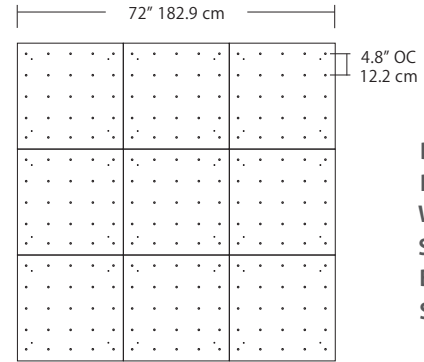

6S (6' 3x3 / 25 Port)
MSQ-2425-##-6S-##