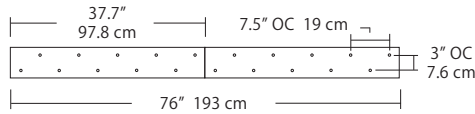

4L (4'x2' / 9 Port)
MSQ-2409-##-4L-##

6L (6'x2' / 25 Port)
MSQ-2425-##-6L-##

Duo

Linear Configurations - See [Duo Linear Configurations](#) section of our website for specification information (#)

6L (6'4"x6" / 10 Port)
MSD-3810-##-6L-##

MPC

- BL** Matte Black
- PC** Pol. Chrome
- WH** White
- SG** Satin Gold
- BZ** Bronze
- SS** Satin Silver

9L (9'6"x6" / 18 Port)
MSD-3818-##-9L-##

Solo

Solo 48" Linear Configuration - See [Solo Linear Configuration](#) section of our website for specific information (#)