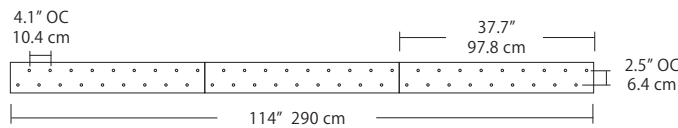

4L (4'x2' / 9 Port)
MSQ-2409-##-4L-##

6L (6'x2' / 25 Port)
MSQ-2425-##-6L-##

Duo

Linear Configurations - See [Duo Linear Configurations](#) section of our website for specification information (#)

6L (6'4"x6" / 10 Port)
MSD-3810-##-6L-##

MPC

- BL** Matte Black
- PC** Pol. Chrome
- WH** White
- SG** Satin Gold
- BZ** Bronze
- SS** Satin Silver

9L (9'6"x6" / 18 Port)
MSD-3818-##-9L-##

Solo

Solo 48" Linear Configuration - See [Solo Linear Configuration](#) section of our website for specific information (#)