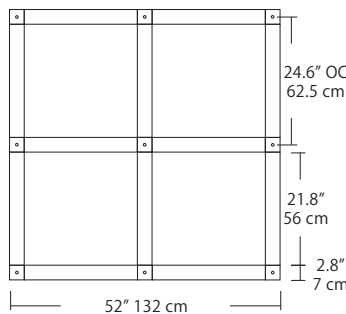

MPC

- **BL** Matte Black
- **PC** Pol. Chrome
- **WH** White
- **SG** Satin Gold
- **BZ** Bronze
- **SS** Satin Silver

Solo 22" Grid Configuration - See [Solo Grid Configuration](#) section of our website for specific information (#)