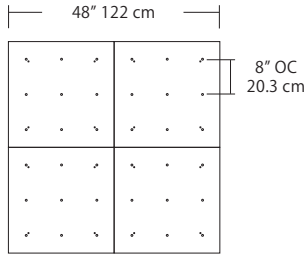

For more information see www.Blackjacklighting.com

(# symbol indicates additional specification required)

System	Pendant Mounting	Configuration Examples	Finish Options

Quatro

Square Configurations - See [Quatro Square Configurations](#) section of our website for specification information (#)

4S (4' 2x2 / 9 Port)
MSQ-2409-##-4S-##