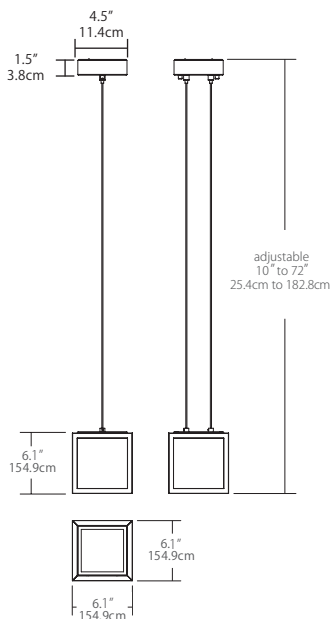

Project:

Type:

Quantity:

Note:

SKU#: BOX - 06P - PC -   - 30K

Description

Simple squared rods in Polished Chrome transform your favorite doodle into a super high-efficiency LED ceiling pendant. Open sides and bottom fill a room with bright, low-glare illumination emitted from an edge lit panel at the top.

Features

- Welded Stainless Steel frame
- Thin black suspension wires adjust fixture 10" to 72" from ceiling
- Replaceable light source
- Driver located in canopy housing
- Damp location rated

Specifications

- Color Rendering Index: 90 CRI
- LED color temperature: 3000K
- Input Voltage: 120 VAC 50/60Hz
- Wattage: 9w
- Delivered lumens: 460lm
- Dimming: TRIAC dimmable
- Fixture weight: 3.2 lb. (1.5 kg)
- For recommended dimmers and downloadable IES & LM 79 files, see blackjacklighting.com

Custom

- Optional upgrade: 120-277V input driver with universal dimming

ORDERING GUIDE

Family	Size/Type	Finish
BOX	06P	PC
	06P 6" Pendant	PC Polished Chrome

Example: BOX-06P-PC-12T-30K

CUSTOM OPTIONS

Volts/Dimming	Color Temp.
12T	30K
12T 120VAC, Triac dimming	30K 3000K
27U 120-277VAC, Universal Dimming	
(12T Standard)	(30K Standard)