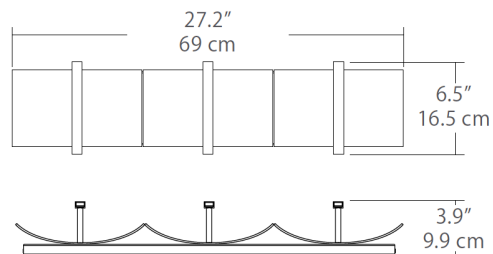

Project:

Type:

Quantity:

Note:

SKU#: BNC - 27V - SN -   - 30K

Description

Our Bounce Vanity is our new design concept. A curved, highly reflective back plate behind rows of LEDs sends a wide spread of reflected illumination that's just the right color temperature and brightness.

Features

- Stamped Steel construction
- Highly reflective curved steel back plate behind
- LEDs creates wide-spread, low-glare illumination
- Damp location rated
- Driver partially located in junction box behind fixture

Specifications

- Color Rendering Index: 90 CRI
- LED color temperature: 3000K
- Input Voltage: 120 VAC 50/60Hz
- Wattage: 22w
- Delivered lumens: 1950lm
- Dimming: TRIAC dimmable
- Fixture weight: 9.1 lb. (4.1 kg)

- For recommended dimmers and downloadable IES & LM 79 files, see blackjacklighting.com

Custom

- Optional upgrade: 120-277V input driver with universal dimming

ORDERING GUIDE

Family	Size/Type	Finish
BNC	27V	SN
27V 27" Vanity		SN Satin Nickel

Example: BNC-27V-SN-12T-30K

CUSTOM OPTIONS

Volts/Dimming	Color Temp.
12T	30K
12T 120VAC, Triac dimming	30K 3000K
27U 120-277VAC, Universal Dimming	
(12T Standard)	(30K Standard)