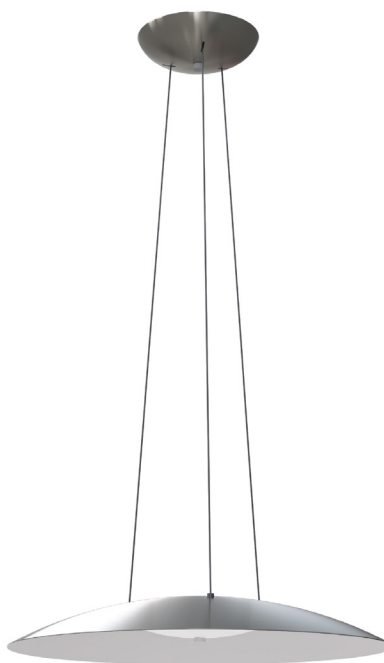

Project:

Type:

Quantity:

Note:

SKU#: ARO - 25P \_\_\_ - 27U - \_\_\_

## Description

Familiar shape, striking style. Aero's sleek lines, slim profile and array of design options deliver modern style and a sophisticated aesthetic.

## Features

- Available in: Black w/brushed gold interior, satin nickel w/white interior
- Three 72" black support cables
- Spun aluminum shade with powder coated finish
- Replaceable light source
- Glass diffuser
- Driver located in canopy housing
- Damp location rated

## Custom

- Upgradable to 4000K LED color temperature