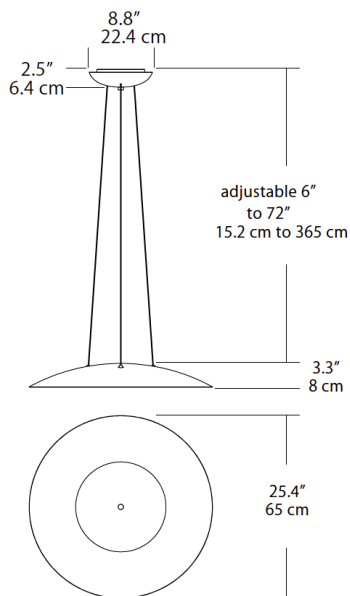

Project:

Type:

Quantity:

Note:

SKU#: ARO - 25P ___ - 27U - ___

Description

Familiar shape, striking style. Aero's sleek lines, slim profile and array of design options deliver modern style and a sophisticated aesthetic.

Features

- Available in: Black w/brushed gold interior, satin nickel w/white interior
- Three 72" black support cables
- Spun aluminum shade with powder coated finish
- Replaceable light source
- Glass diffuser
- Driver located in canopy housing
- Damp location rated

Specifications

- Color Rendering Index: 90 CRI
- LED color temperature: 3000K
- Input Voltage: 120-277VAC 50/60Hz
- Wattage: 26.7w
- Delivered lumens: 1895lm
- Dimming: TRIAC, ELV or 0-10V dimmable
- Fixture weight: 8.8 lb. (4kg)
- For recommended dimmers and downloadable IES & LM 79 files, see blackjacklighting.com

Custom

- Upgradable to 4000K LED color temperature

ORDERING GUIDE

Family	Size/Type	Finish
CR2	25P	
	25P 25" Pendant	BG Black w. Gold Interior SW Satin Nickel w/ White Interior

Example: PSM-283-PC-27U-30K

CUSTOM OPTIONS

Volts/Dimming	Color Temp.
27U	30K
27U 120-277VAC, Universal Dimming	30K 3000K 40K 4000K

(27U Standard)

(30K Standard)