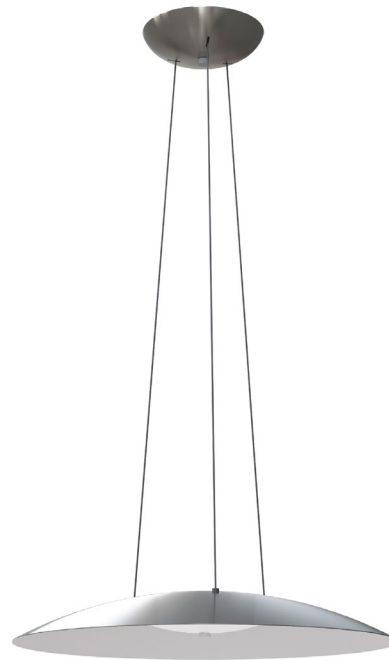

Project:

Type:

Quantity:

Note:

SKU#: ARO - 25P ___ - 27U - ___

Description

Familiar shape, striking style. Aero's sleek lines, slim profile and array of design options deliver modern style and a sophisticated aesthetic.

Features

- Available in: Black w/brushed gold interior, satin nickel w/white interior
- Three 72" black support cables
- Spun aluminum shade with powder coated finish
- Replaceable light source
- Glass diffuser
- Driver located in canopy housing
- Damp location rated

Specifications

- Color Rendering Index: 90 CRI
- LED color temperature: 3000K
- Input Voltage: 120-277VAC 50/60Hz
- Wattage: 26.7w
- Delivered lumens: 1895lm
- Dimming: TRIAC, ELV or 0-10V dimmable
- Fixture weight: 8.8 lb. (4kg)
- For recommended dimmers and downloadable IES & LM 79 files, see blackjacklighting.com

Custom

- Upgradable to 4000K LED color temperature

ORDERING GUIDE

Family	Size/Type	Finish
ARO	25P	SW
25P 25" Pendant		BG Black w. Gold Interior SW Satin Nickel w/ White Interior

Example: PSM-283-PC-27U-30K