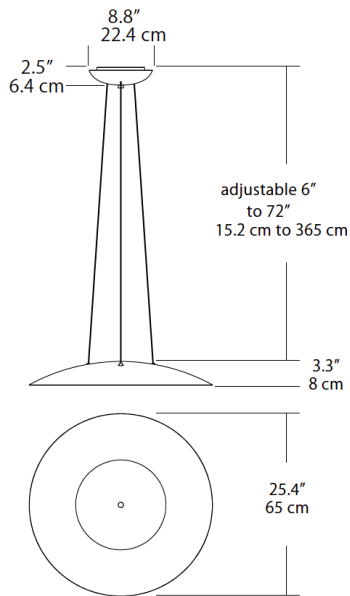

Project:

Type:

Quantity:

Note:

SKU#: ARO - 25P ___ - 27U - ___

Description

Familiar shape, striking style. Aero's sleek lines, slim profile and array of design options deliver modern style and a sophisticated aesthetic.

Features

- Available in: Black w/brushed gold interior, satin nickel w/white interior
- Three 72" black support cables
- Spun aluminum shade with powder coated finish
- Replaceable light source
- Glass diffuser
- Driver located in canopy housing
- Damp location rated

Specifications

- Color Rendering Index: 90 CRI
- LED color temperature: 3000K
- Input Voltage: 120-277VAC 50/60Hz
- Wattage: 26.7w
- Delivered lumens: 1895lm
- Dimming: TRIAC, ELV or 0-10V dimmable
- Fixture weight: 8.8 lb. (4kg)
- For recommended dimmers and downloadable IES & LM 79 files, see blackjacklighting.com

Custom

- Upgradable to 4000K LED color temperature

ORDERING GUIDE

Family	Size/Type	Finish
ARO	25P	SW
25P 25" Pendant		BG Black w. Gold Interior SW Satin Nickel w/ White Interior

Example: PSM-283-PC-27U-30K

CUSTOM OPTIONS

Volts/Dimming	Color Temp.
27U	30K
27U 120-277VAC, Universal Dimming	30K 3000K 40K 4000K

(27U Standard)

(30K Standard)