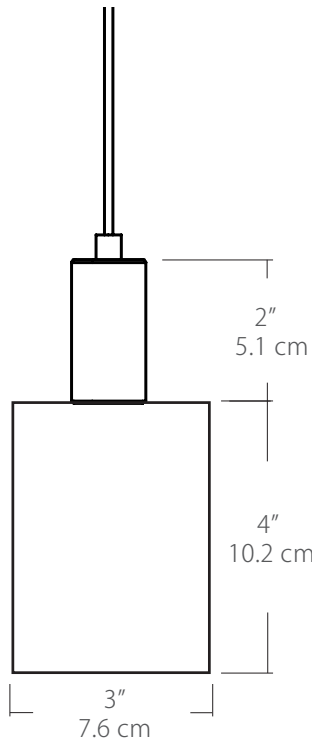

Specifications

- Color Rendering Index: 90CRI
- LED Color Temperature: 3000K (standard)
- Cable Length: 8' (see page 2 for detail), for longer lengths consult factory
- For recommended dimmers see <https://www.blackjacklighting.com/dimming-information>

Features

- Screw-in, decorative optical acrylic light guide
- Suspends from an 8' adjustable cable
- Damp location rated

Options

- Color Temperature: 2700K, 3000K, 3500K, 4000K
- Lumens: 2W/90 Lumens or 3W/140 Lumens (recommended for single pendant application)
- Lamping: 2W or 3W
- Standard Finishes: BL - Black, PC - Polished Chrome or WH - White
- Special Order Powder Coat Finishes: BZ - Bronze, SG - Satin Gold or SS - Satin Silver
- Mounting: See page 2 for mounting options

Dimensions

Diffuser

ORDERING GUIDE

Category	Series	Diffuser	Size	Finish	Color Temp.	Wattage	Mounting	Length
SP	LGD	AL	03		30K			
SP Small Pendant	LGD Light Guide	AL A-Lamp	03 3" Diameter	Standard BL Black PC Polished Chrome WH White Special Order BZ Bronze SG Satin Gold SS Satin Silver	27K 2700K 30K 3000K 35K 3500K 40K 4000K	2W 2Watts/ 90Lm 3W 3Watts/ 140Lm (recommended for single pendant application)	SP5 5" Canopy SP2 2.5" Fascia Canopy MPC Multi-Port Connector JTA JackTrack Adapter (See page 2 for mounting information)	BLANK (Leave blank for standard 96" cable length) ### for cable length longer than 96" specify cable length in inches

Max Cable Length

<p>Length</p> <div style="border: 1px solid black; width: 40px; height: 20px; margin: 5px;"></div> <p>BLANK ###</p>	<p>BLANK = Leave blank for standard 96" cable length.</p> <p>### = Specify maximum cable length needed for fixture (in inches).</p> <p>Factory pre-configuration of cable length is available. Consult factory for details.</p>
--	---