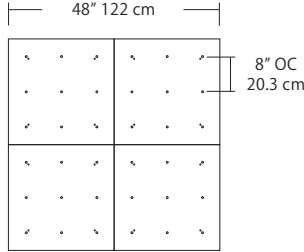

For more information see www.Blackjacklighting.com

(# symbol indicates additional specification required)

System	Pendant Mounting	Configuration Examples	Finish Options

Quatro

Square Configurations - See [Quatro Square Configurations](#) section of our website for specification information (#)

4S (4' 2x2 / 9 Port)
MSQ-2409-#-#-4S-#-#

6S (6' 3x3 / 25 Port)
MSQ-2425-#-#-6S-#-#