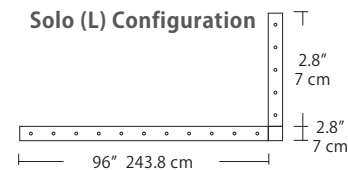

Solo (L) Configuration