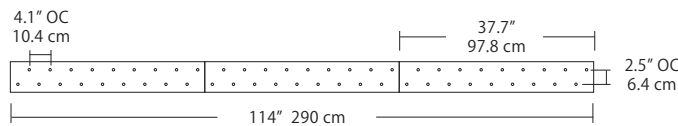

Max Cable Length

<p>Length</p> <div style="border: 1px solid black; width: 40px; height: 20px; margin: 5px;"></div> <p>BLANK ###</p>	<p>BLANK = Leave blank for standard 96" cable length.</p> <p>### = Specify maximum cable length needed for fixture (in inches).</p> <p>Factory pre-configuration of cable length is available. Consult factory for details.</p>
--	---

4L (4'x2' / 9 Port)
MSQ-2409-#-#-4L-#-#

6L (6'x2' / 25 Port)
MSQ-2425-#-#-6L-#-#

Duo

Linear Configurations - See [Duo Linear Configurations](#) section of our website for specification information (#)

6L (6'4"x6" / 10 Port)
MSD-3810-#-#-6L-#-#

- BL** Matte Black
- PC** Pol. Chrome
- WH** White
- SG** Satin Gold
- BZ** Bronze
- SS** Satin Silver

MPC

9L (9'6"x6" / 18 Port)
MSD-3818-#-#-9L-#-#

Solo

Solo 48" Linear Configuration - See [Solo Linear Configuration](#) section of our website for specific information (#)