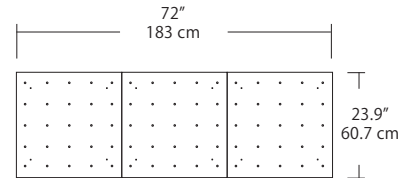

Quatro

Square Configurations - See [Quatro Square Configurations](#) section of our website for specification information (#)

4S (4' 2x2 / 9 Port)
MSQ-2409-#-#-4S-#-#

6S (6' 3x3 / 25 Port)
MSQ-2425-#-#-6S-#-#

- BL** Matte Black
- PC** Pol. Chrome
- WH** White
- SG** Satin Gold
- BZ** Bronze
- SS** Satin Silver

MPC

Linear Configurations - See [Quatro Linear Configurations](#) section of our website for specification information (#)

4L (4'x2' / 9 Port)
MSQ-2409-#-#-4L-#-#

6L (6'x2' / 25 Port)
MSQ-2425-#-#-6L-#-#

Duo

Linear Configurations - See [Duo Linear Configurations](#) section of our website for specification information (#)

6L (6'4"x6" / 10 Port)
MSD-3810-#-#-6L-#-#

- BL** Matte Black
- PC** Pol. Chrome
- WH** White
- SG** Satin Gold
- BZ** Bronze
- SS** Satin Silver

MPC

9L (9'6"x6" / 18 Port)
MSD-3818-#-#-9L-#-#

Solo

Solo 48" Linear Configuration - See [Solo Linear Configuration](#) section of our website for specific information (#)