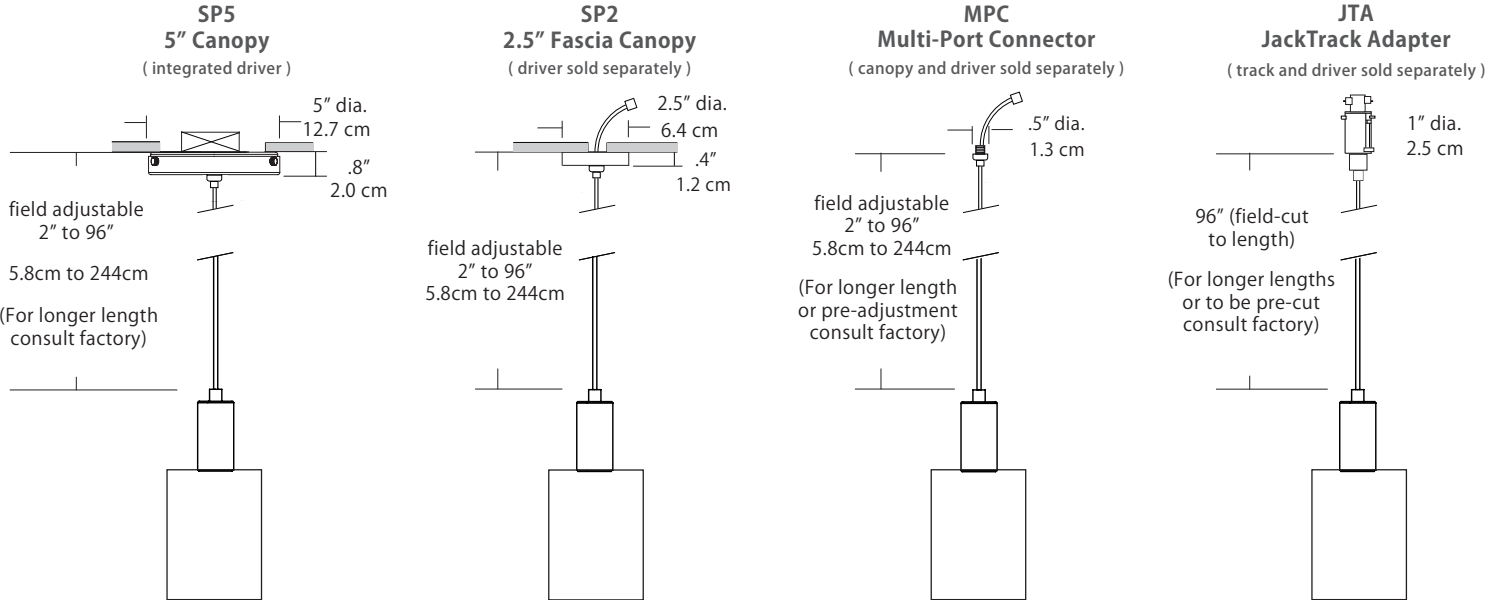

Wattage

<p>Wattage</p> <div style="border: 1px solid black; width: 40px; height: 20px; margin: 5px;"></div> <p>2W 3W</p>	<p>2W = 2 Watts / 90 Lumens, recommended for Multi-Port applications (Multi-Port system and JackTrack adapter).</p> <p>3W = 3 Watts / 140 Lumens, recommended for single pendant applications (5" Canopy and 2.5" Fascia Canopy).</p> <p>(Lumens measured at 3000K)</p>
---	---

Mounting

<p>Mounting</p> <div style="border: 1px solid black; width: 40px; height: 20px; margin: 5px;"></div> <p>SP5 SP2 MPC JTA</p>	<p>SP5 = 5" canopy with integrated driver (included), attaches to rear of canopy and sits inside ceiling mounted junction box <i>Cable with modular connector attaches to canopy w/ integrated universal driver (120-277V / TRIAC, ELV, 0-10V dimming)</i></p> <p>SP2 = 2.5" thin profile canopy that attaches flush to a rigid ceiling (driver sold separately) <i>Cable with modular connector (and optional wire harness) attaches to a remote driver</i></p> <p>MPC = Multi-port connector attaches to any of BlackJack's Multi-Port canopies (canopy and driver sold separately) <i>Cable with modular connector attaches to a driver inside a Multi-Port canopy (driver may be remote)</i></p> <p>JTA = Adapter connects the pendant in any position along the JackTrack system (track and driver sold separately) <i>Cable is cut to length and inserted in a connector at the bottom of the JackTrack adapter</i></p>
--	---