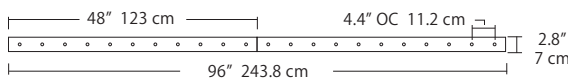

4L (4'x2' / 9 Port)
MSQ-2409-#-#-4L-#-#

6L (6'x2' / 25 Port)
MSQ-2425-#-#-6L-#-#

Duo

Linear Configurations - See [Duo Linear Configurations](#) section of our website for specification information (#)

6L (6'4"x6" / 10 Port)
MSD-3810-#-#-6L-#-#

- BL** Matte Black
- PC** Pol. Chrome
- WH** White
- SG** Satin Gold
- BZ** Bronze
- SS** Satin Silver

MPC

9L (9'6"x6" / 18 Port)
MSD-3818-#-#-9L-#-#

Solo

Solo 48" Linear Configuration - See [Solo Linear Configuration](#) section of our website for specific information (#)

Solo (L) Configuration

Solo 22" Grid Configuration - See [Solo Grid Configuration](#) section of our website for specific information (#)

Solo 48" Grid Configuration

MPC

- BL** Matte Black
- PC** Pol. Chrome
- WH** White
- SG** Satin Gold
- BZ** Bronze
- SS** Satin Silver