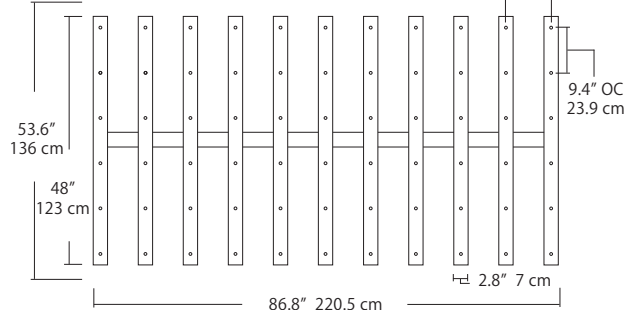

Solo 22" Grid Configuration - See [Solo Grid Configuration](#) section of our website for specific information (#)

Solo 48" Grid Configuration

MPC