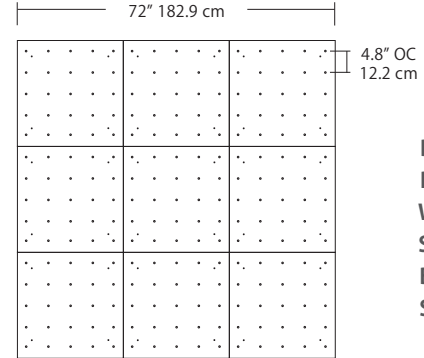

Quatro

Square Configurations - See [Quatro Square Configurations](#) section of our website for specification information (#)

4S (4' 2x2 / 9 Port)
MSQ-2409-#-#-4S-#-#

6S (6' 3x3 / 25 Port)
MSQ-2425-#-#-6S-#-#