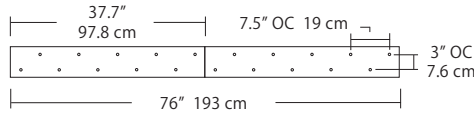

4L (4'x2' / 9 Port)
MSQ-2409-#-#-4L-#-#

6L (6'x2' / 25 Port)
MSQ-2425-#-#-6L-#-#

Duo

Linear Configurations - See [Duo Linear Configurations](#) section of our website for specification information (#)

6L (6'4"x6" / 10 Port)
MSD-3810-#-#-6L-#-#

- BL** Matte Black
- PC** Pol. Chrome
- WH** White
- SG** Satin Gold
- BZ** Bronze
- SS** Satin Silver

MPC

9L (9'6"x6" / 18 Port)
MSD-3818-#-#-9L-#-#

Solo

Solo 48" Linear Configuration - See [Solo Linear Configuration](#) section of our website for specific information (#)