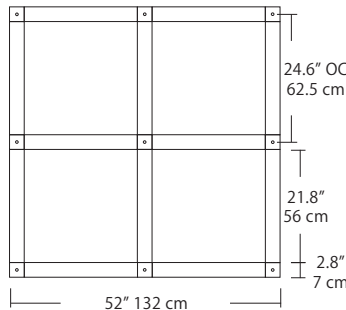

Solo 22" Grid Configuration - See [Solo Grid Configuration](#) section of our website for specific information (#)

Solo 48" Grid Configuration

MPC