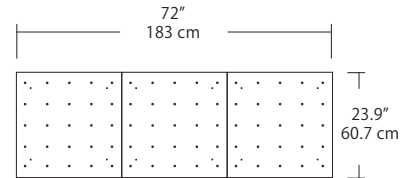

Quatro

Square Configurations - See [Quatro Square Configurations](#) section of our website for specification information (#)

4S (4' 2x2 / 9 Port)
MSQ-2409-#-#-4S-#-#

6S (6' 3x3 / 25 Port)
MSQ-2425-#-#-6S-#-#

MPC

- BL** Matte Black
- PC** Pol. Chrome
- WH** White
- SG** Satin Gold
- BZ** Bronze
- SS** Satin Silver

Linear Configurations - See [Quatro Linear Configurations](#) section of our website for specification information (#)

4L (4'x2' / 9 Port)
MSQ-2409-#-#-4L-#-#

6L (6'x2' / 25 Port)
MSQ-2425-#-#-6L-#-#

Duo

Linear Configurations - See [Duo Linear Configurations](#) section of our website for specification information (#)

6L (6'4"x6" / 10 Port)
MSD-3810-#-#-6L-#-#

MPC

- BL** Matte Black
- PC** Pol. Chrome
- WH** White
- SG** Satin Gold
- BZ** Bronze
- SS** Satin Silver

9L (9'6"x6" / 18 Port)
MSD-3818-#-#-9L-#-#

Solo

Solo 48" Linear Configuration - See [Solo Linear Configuration](#) section of our website for specific information (#)