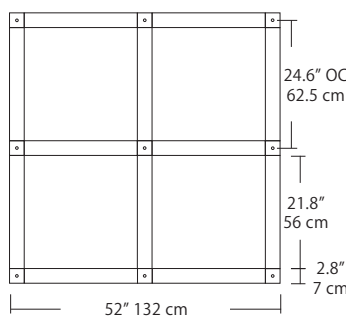

MPC

- **BL** Matte Black
- **PC** Pol. Chrome
- **WH** White
- **SG** Satin Gold
- **BZ** Bronze
- **SS** Satin Silver

Solo 22" Grid Configuration - See [Solo Grid Configuration](#) section of our website for specific information (#)