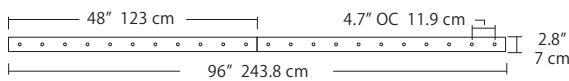

4L (4'x2' / 9 Port)
MSQ-2409-#-#-4L-#-#

6L (6'x2' / 25 Port)
MSQ-2425-#-#-6L-#-#

Duo

Linear Configurations - See [Duo Linear Configurations](#) section of our website for specification information (#)

6L (6'4"x6" / 10 Port)
MSD-3810-#-#-6L-#-#

MPC

- BL** Matte Black
- PC** Pol. Chrome
- WH** White
- SG** Satin Gold
- BZ** Bronze
- SS** Satin Silver

9L (9'6"x6" / 18 Port)
MSD-3818-#-#-9L-#-#

Solo

Solo 48" Linear Configuration - See [Solo Linear Configuration](#) section of our website for specific information (#)