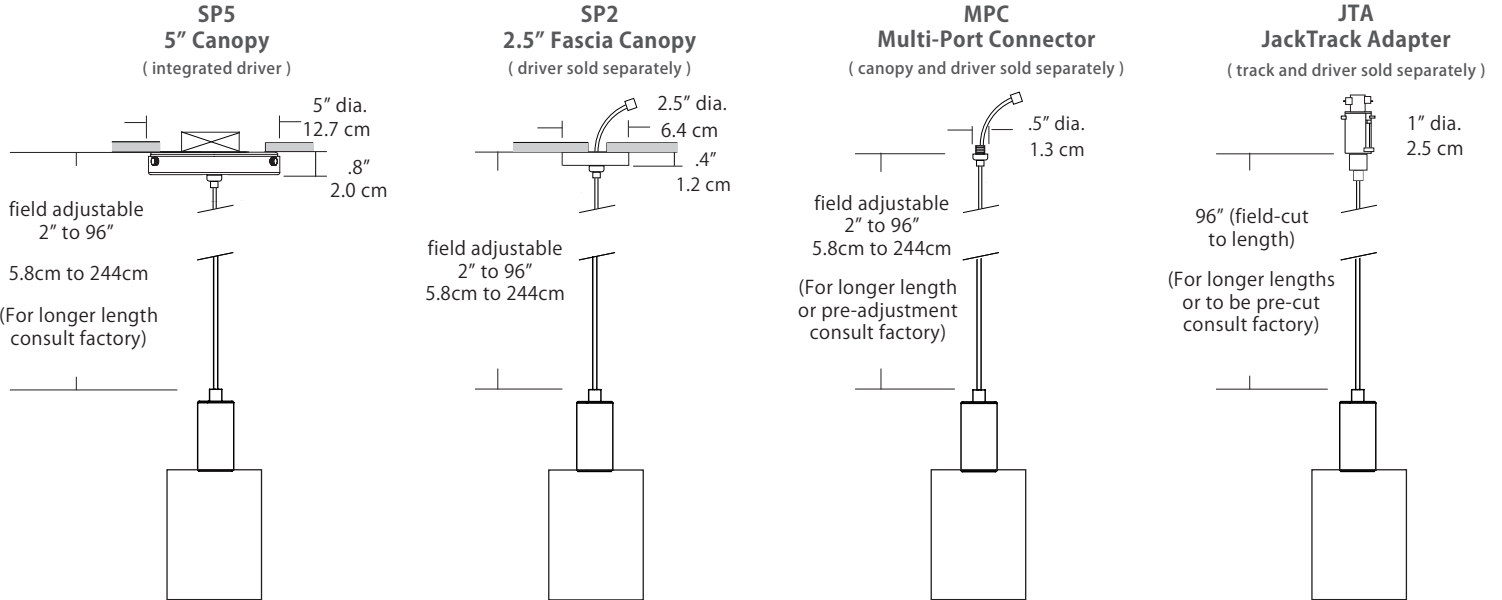

Dimensions

Diffuser

ORDERING GUIDE

Category	Series	Diffuser	Size	Finish	Color Temp.	Wattage	Mounting	Length
SP SP Small Pendant	- LGD LGD Light Guide	- AL AL A-Lamp	- 03 03 3" Diameter	- BL Black PC Polished Chrome WH White BZ Bronze SG Satin Gold SS Satin Silver	- 30K 27K 2700K 30K 3000K 35K 3500K 40K 4000K (30K Standard)	- 2W 2Watts/ 90Lm 3W 3Watts/ 140Lm (recommended for single pendant application)	- SP5 5" Canopy SP2 2.5" Fascia Canopy MPC Multi-Port Connector JTA JackTrack Adapter (See page 2 for mounting information)	- BLANK (Leave blank for standard 96" cable length) ### for cable length longer than 96" specify cable length in inches

Wattage

<p>Wattage</p>  <p>2W 3W</p>	<p>2W = 2 Watts / 90 Lumens, recommended for Multi-Port applications (Multi-Port system and JackTrack adapter).</p> <p>3W = 3 Watts / 140 Lumens, recommended for single pendant applications (5" Canopy and 2.5" Fascia Canopy).</p> <p>(Lumens measured at 3000K)</p>
--	---

Mounting

<p>Mounting</p>  <p>SP5 SP2 MPC JTA</p>	<p>SP5 = 5" canopy with integrated driver (included), attaches to rear of canopy and sits inside ceiling mounted junction box <i>Cable with modular connector attaches to canopy w/ integrated universal driver (120-277V / TRIAC, ELV, 0-10V dimming)</i></p> <p>SP2 = 2.5" thin profile canopy that attaches flush to a rigid ceiling (driver sold separately) <i>Cable with modular connector (and optional wire harness) attaches to a remote driver</i></p> <p>MPC = Multi-port connector attaches to any of BlackJack's Multi-Port canopies (canopy and driver sold separately) <i>Cable with modular connector attaches to a driver inside a Multi-Port canopy (driver may be remote)</i></p> <p>JTA = Adapter connects the pendant in any position along the JackTrack system (track and driver sold separately) <i>Cable is cut to length and inserted in a connector at the bottom of the JackTrack adapter</i></p>
---	---