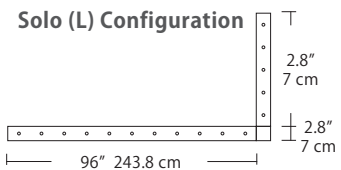

4L (4'x2' / 9 Port)
MSQ-2409-#-#-4L-#-#

6L (6'x2' / 25 Port)
MSQ-2425-#-#-6L-#-#

Duo

Linear Configurations - See [Duo Linear Configurations](#) section of our website for specification information (#)

6L (6'4"x6" / 10 Port)
MSD-3810-#-#-6L-#-#

MPC

- BL** Matte Black
- PC** Pol. Chrome
- WH** White
- SG** Satin Gold
- BZ** Bronze
- SS** Satin Silver

9L (9'6"x6" / 18 Port)
MSD-3818-#-#-9L-#-#

Solo

Solo 48" Linear Configuration - See [Solo Linear Configuration](#) section of our website for specific information (#)