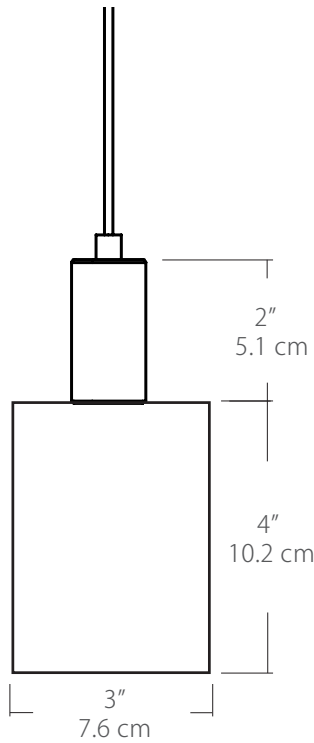

Specifications

- Color Rendering Index: 90CRI
- LED Color Temperature: 3000K (standard)
- Cable Length: 8' (see page 2 for detail), for longer lengths consult factory
- For recommended dimmers see <https://www.blackjacklighting.com/dimming-information>

Features

- Screw-in, decorative optical acrylic light guide
- Suspends from an 8' adjustable cable
- Damp location rated

Options

- Color Temperature: 2700K, 3000K, 3500K, 4000K
- Lumens: 2W/90 Lumens or 3W/140 Lumens (recommended for single pendant application)
- Lamping: 2W or 3W
- Standard Finishes: BL - Black, PC - Polished Chrome or WH - White
- Special Order Powder Coat Finishes: BZ - Bronze, SG - Satin Gold or SS - Satin Silver
- Mounting: See page 2 for mounting options

Dimensions

Diffuser

ORDERING GUIDE

Category	Series	Diffuser	Size	Finish	Color Temp.	Wattage	Mounting	Length
SP SP Small Pendant	- LGD LGD Light Guide	- AL AL A-Lamp	- 03 03 3" Diameter	- BL Black PC Polished Chrome WH White BZ Bronze SG Satin Gold SS Satin Silver	- 30K 27K 2700K 30K 3000K 35K 3500K 40K 4000K (30K Standard)	- 2W 2Watts/ 90Lm 3W 3Watts/ 140Lm (recommended for single pendant application)	- SP5 5" Canopy SP2 2.5" Fascia Canopy MPC Multi-Port Connector JTA JackTrack Adapter (See page 2 for mounting information)	- BLANK (Leave blank for standard 96" cable length) ### for cable length longer than 96" specify cable length in inches

Max Cable Length

<p>Length</p>  <p>BLANK ###</p>	<p>BLANK = Leave blank for standard 96" cable length.</p> <p>### = Specify maximum cable length needed for fixture (in inches).</p> <p>Factory pre-configuration of cable length is available. Consult factory for details.</p>
---	---