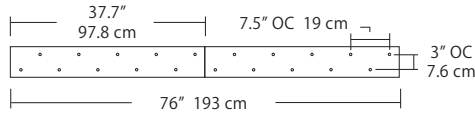

4L (4'x2' / 9 Port)
MSQ-2409-#-#-4L-#-#

6L (6'x2' / 25 Port)
MSQ-2425-#-#-6L-#-#

Duo

Linear Configurations - See [Duo Linear Configurations](#) section of our website for specification information (#)

6L (6'4"x6" / 10 Port)
MSD-3810-#-#-6L-#-#

MPC

- BL** Matte Black
- PC** Pol. Chrome
- WH** White
- SG** Satin Gold
- BZ** Bronze
- SS** Satin Silver

9L (9'6"x6" / 18 Port)
MSD-3818-#-#-9L-#-#

Solo

Solo 48" Linear Configuration - See [Solo Linear Configuration](#) section of our website for specific information (#)