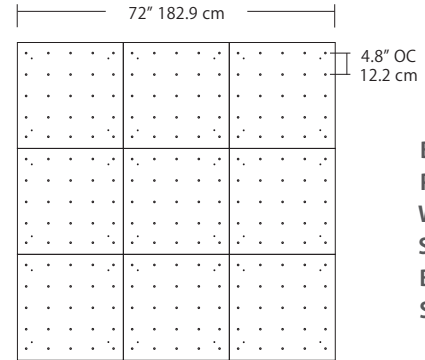

Quatro

Square Configurations - See [Quatro Square Configurations](#) section of our website for specification information (#)

4S (4' 2x2 / 9 Port)
MSQ-2409-#-#-4S-#-#

6S (6' 3x3 / 25 Port)
MSQ-2425-#-#-6S-#-#