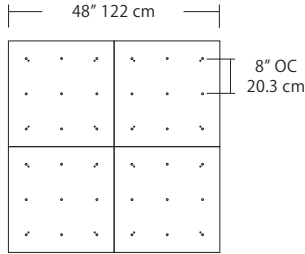

For more information see www.Blackjacklighting.com

(# symbol indicates additional specification required)

System	Pendant Mounting	Configuration Examples	Finish Options

Quatro

Square Configurations - See [Quatro Square Configurations](#) section of our website for specification information (#)

4S (4' 2x2 / 9 Port)
MSQ-2409-#-#-4S-#-#