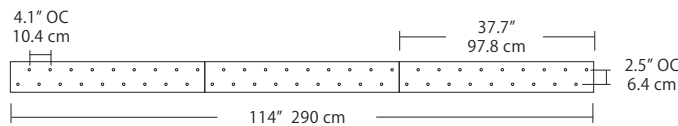

4L (4'x2' / 9 Port)
MSQ-2409-#-#-4L-#-#

6L (6'x2' / 25 Port)
MSQ-2425-#-#-6L-#-#

Duo

Linear Configurations - See [Duo Linear Configurations](#) section of our website for specification information (#)

6L (6'4"x6" / 10 Port)
MSD-3810-#-#-6L-#-#

MPC

- BL** Matte Black
- PC** Pol. Chrome
- WH** White
- SG** Satin Gold
- BZ** Bronze
- SS** Satin Silver

9L (9'6"x6" / 18 Port)
MSD-3818-#-#-9L-#-#

Solo

Solo 48" Linear Configuration - See [Solo Linear Configuration](#) section of our website for specific information (#)