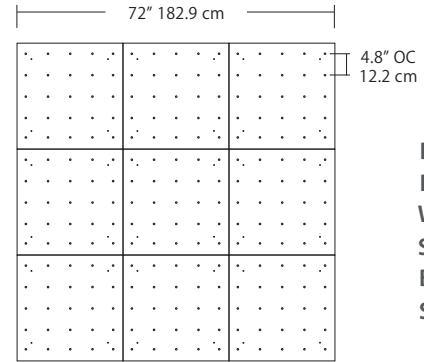

Quatro

4S (4' 2x2 / 9 Port)
MSQ-2409-##-4S-##

MPC

Square Configurations - See [Quatro Square Configurations](#) section of our website for specification information (#)

6S (6' 3x3 / 25 Port)
MSQ-2425-##-6S-##

- BL** Matte Black
- PC** Pol. Chrome
- WH** White
- SG** Satin Gold
- BZ** Bronze
- SS** Satin Silver

4L (4'x2' / 9 Port)
MSQ-2409-##-4L-##

Linear Configurations - See [Quatro Linear Configurations](#) section of our website for specification information (#)

6L (6'x2' / 25 Port)
MSQ-2425-##-6L-##

Duo

6L (6'4"x6" / 10 Port)
MSD-3810-##-6L-##

MPC

Linear Configurations - See [Duo Linear Configurations](#) section of our website for specification information (#)

- BL** Matte Black
- PC** Pol. Chrome
- WH** White
- SG** Satin Gold
- BZ** Bronze
- SS** Satin Silver