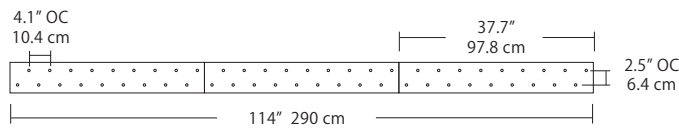

Max Cable Length

<p>Length</p> <div style="border: 1px solid black; width: 40px; height: 20px; margin: 5px;"></div> <p>BLANK ###</p>	<p>BLANK = Leave blank for standard 96" cable length.</p> <p>### = Specify maximum cable length needed for fixture (in inches).</p> <p>Factory pre-configuration of cable length is available. Consult factory for details.</p>
--	---

- BL** Matte Black
- PC** Pol. Chrome
- WH** White
- SG** Satin Gold
- BZ** Bronze
- SS** Satin Silver

4L (4'x2' / 9 Port)
MSQ-2409-##-4L-##

Linear Configurations - See [Quatro Linear Configurations](#) section of our website for specification information (#)

6L (6'x2' / 25 Port)
MSQ-2425-##-6L-##

Duo

6L (6'4"x6" / 10 Port)
MSD-3810-##-6L-##

MPC

Linear Configurations - See [Duo Linear Configurations](#) section of our website for specification information (#)

- BL** Matte Black
- PC** Pol. Chrome
- WH** White
- SG** Satin Gold
- BZ** Bronze
- SS** Satin Silver

9L (9'6"x6" / 18 Port)
MSD-3818-##-9L-##

Solo

Solo 48" Linear Configuration - See [Solo Linear Configuration](#) section of our website for specific information (#)

Solo 22" Grid Configuration - See [Solo Grid Configuration](#) section of our website for specific information (#)