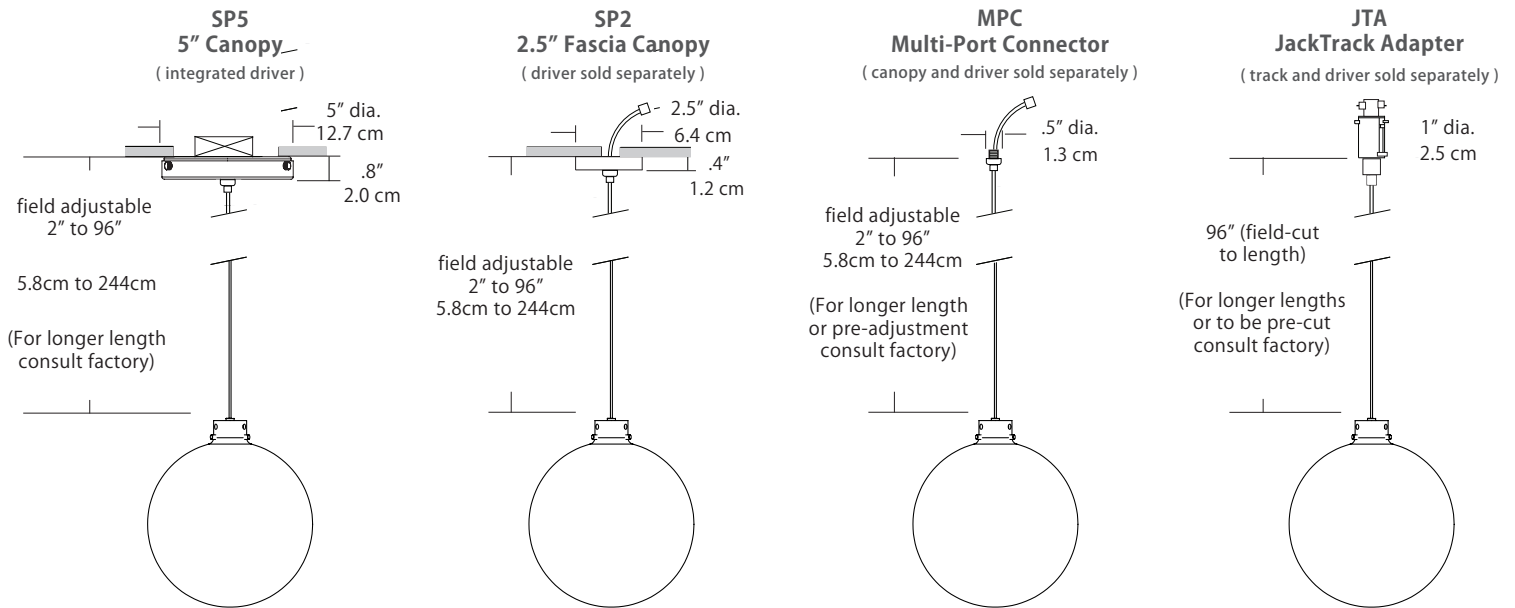

Wattage

<p>Wattage</p> <div style="border: 1px solid black; width: 40px; height: 20px; margin: 5px;"></div> <p>2W</p>	<p>2W = 2 Watts / 90 Lumens, recommended for Multi-Port applications (Multi-Port system and JackTrack adapter).</p> <p>3W = 3 Watts / 140 Lumens, recommended for single pendant applications (5" Canopy and 2.5" Fascia Canopy).</p> <p>(Lumens measured at 3000K)</p>
--	---

Mounting

<p>Mounting</p> <div style="border: 1px solid black; width: 40px; height: 20px; margin: 5px;"></div> <p>SP5 SP2 MPC JTA</p>	<p>SP5 = 5" canopy with integrated driver (included), attaches to rear of canopy and sits inside ceiling mounted junction box <i>Cable with modular connector attaches to canopy w/ integrated universal driver (120-277V / TRIAC, ELV, 0-10V dimming)</i></p> <p>SP2 = 2.5" thin profile canopy that attaches flush to a rigid ceiling (driver sold separately) <i>Cable with modular connector (and optional wire harness) attaches to a remote driver</i></p> <p>MPC = Multi-port connector attaches to any of BlackJack's Multi-Port canopies (canopy and driver sold separately) <i>Cable with modular connector attaches to a driver inside a Multi-Port canopy (driver may be remote)</i></p> <p>JTA = Adapter connects the pendant in any position along the JackTrack system (track and driver sold separately) <i>Cable is cut to length and inserted in a connector at the bottom of the JackTrack adapter</i></p>
--	---

9L (9'6"x6" / 18 Port)
MSD-3818-##-9L-##

Solo

Solo 48" Linear Configuration - See [Solo Linear Configuration](#) section of our website for specific information (#)

Solo 22" Grid Configuration - See [Solo Grid Configuration](#) section of our website for specific information (#)