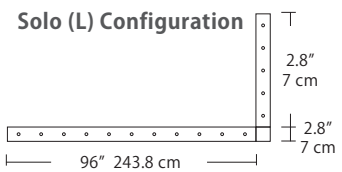

Solo

Solo 48" Linear Configuration - See [Solo Linear Configuration](#) section of our website for specific information (#)

Solo 22" Grid Configuration - See [Solo Grid Configuration](#) section of our website for specific information (#)

MPC

Solo 48" Grid Configuration