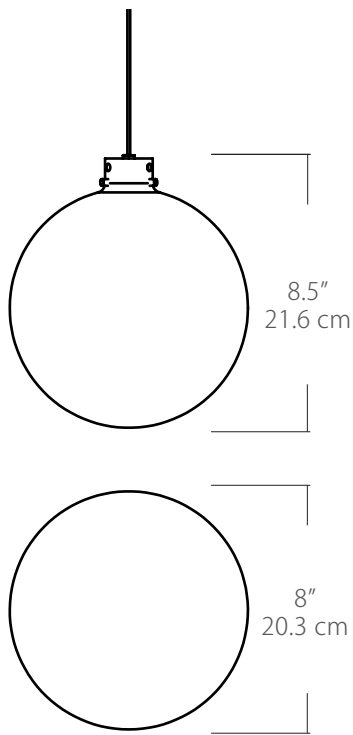

Project:

Note:

Type:

Quantity:

Model#: SP - SPS - - 08 - - - - -

Description

Our blown glass sphere pendants appear to be floating in air around a glowing cylinder of light. This light weight and translucent pendant creates an interesting volume to help fill a space.

Features

- Includes the frosted light guide diffuser
- Suspends from an 8' adjustable cable
- Damp location rated

Specifications

- Color Rendering Index: 90CRI
- LED Color Temperature: 3000K (standard)
- Cable Length: 8' (see page 2 for detail), for longer lengths consult factory
- For recommended dimmers see <https://www.blackjacklighting.com/dimming-information>

Dimensions

Diffusers

CL - Clear

WF - White Frosted

SM - Smoked

ORDERING GUIDE

Category	Series	Diffuser	Size	Finish	Color Temp.	Wattage	Mounting	Length
SP SP Small Pendant	SPS SPS Small Glass Sphere	CL Clear WF White Frosted SM Smoked	08 08 8" Diameter	BL Black PC Polished Chrome WH White BZ Bronze SG Satin Gold SS Satin Silver	30K 27K 2700K 30K 3000K 35K 3500K 40K 4000K	2W 2Watts/ 90 Lm 3W 3Watts/ 140Lm (recommended for single pendant application)	SP5 5" Canopy SP2 2.5" Fascia Canopy MPC Multi-Port Connector JTA JackTrack Adapter (See page 2 for mounting information)	BLANK (Leave blank for standard 96" cable length) ### for cable length longer than 96" specify cable length in inches

Max Cable Length

<p>Length</p> <div style="border: 1px solid black; width: 40px; height: 20px; margin: 5px;"></div> <p>BLANK ###</p>	<p>BLANK = Leave blank for standard 96" cable length.</p> <p>### = Specify maximum cable length needed for fixture (in inches).</p> <p>Factory pre-configuration of cable length is available. Consult factory for details.</p>
--	---