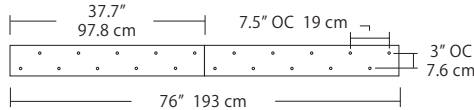

- BL** Matte Black
- PC** Pol. Chrome
- WH** White
- SG** Satin Gold
- BZ** Bronze
- SS** Satin Silver

4L (4'x2' / 9 Port)
MSQ-2409-##-4L-##

Linear Configurations - See [Quatro Linear Configurations](#) section of our website for specification information (#)

6L (6'x2' / 25 Port)
MSQ-2425-##-6L-##

Duo

6L (6'4"x6" / 10 Port)
MSD-3810-##-6L-##

MPC

Linear Configurations - See [Duo Linear Configurations](#) section of our website for specification information (#)

- BL** Matte Black
- PC** Pol. Chrome
- WH** White
- SG** Satin Gold
- BZ** Bronze
- SS** Satin Silver