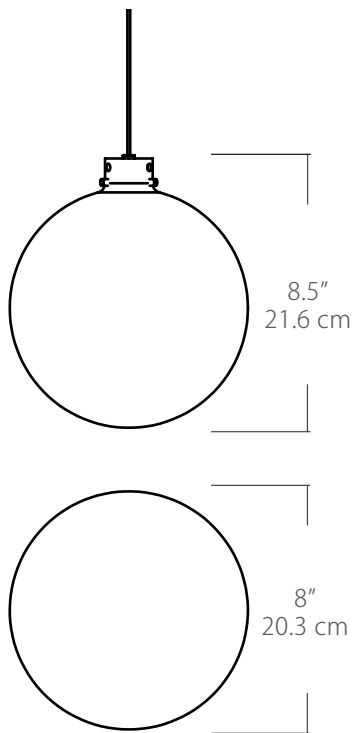

Project:

Note:

Type:

Quantity:

Model#: SP - SPS - - 08 - - - - -

Description

Our blown glass sphere pendants appear to be floating in air around a glowing cylinder of light. This light weight and translucent pendant creates an interesting volume to help fill a space.

Features

- Includes the frosted light guide diffuser
- Suspends from an 8' adjustable cable
- Damp location rated

Specifications

- Color Rendering Index: 90CRI
- LED Color Temperature: 3000K (standard)
- Cable Length: 8' (see page 2 for detail), for longer lengths consult factory
- For recommended dimmers see <https://www.blackjacklighting.com/dimming-information>

Dimensions

Diffusers

CL - Clear

WF - White Frosted

SM - Smoked

ORDERING GUIDE

Category	Series	Diffuser	Size	Finish	Color Temp.	Wattage	Mounting	Length
SP	SPS		08		30K			
SP Small Pendant	SPS Small Glass Sphere	CL Clear WF White Frosted SM Smoked	08 8" Diameter	Standard BL Black PC Polished Chrome WH White Special Order BZ Bronze SG Satin Gold SS Satin Silver	27K 2700K 30K 3000K 35K 3500K 40K 4000K	2W 2Watts/ 90 Lm 3W 3Watts/ 140Lm (recommended for single pendant application)	SP5 5" Canopy SP2 2.5" Fascia Canopy MPC Multi-Port Connector JTA JackTrack Adapter	BLANK (Leave blank for standard 96" cable length) ### for cable length longer than 96" specify cable length in inches
						(30K Standard)	(See page 2 for mounting information)	

Max Cable Length

<p>Length</p> <div style="border: 1px solid black; width: 40px; height: 20px; margin: 5px;"></div> <p>BLANK ###</p>	<p>BLANK = Leave blank for standard 96" cable length.</p> <p>### = Specify maximum cable length needed for fixture (in inches).</p> <p>Factory pre-configuration of cable length is available. Consult factory for details.</p>
--	---