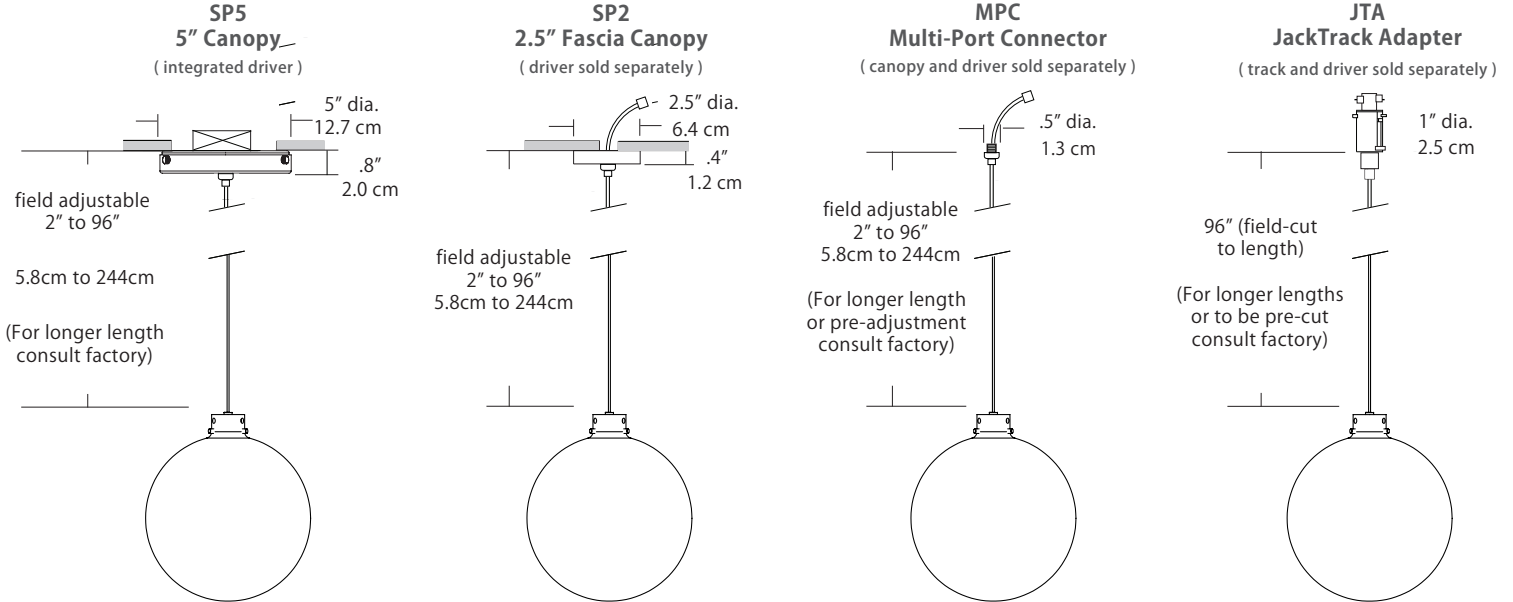

Wattage

<p>Wattage</p> <div style="border: 1px solid black; width: 40px; height: 20px; margin: 5px;"></div> <p>2W</p>	<p>2W = 2 Watts / 90 Lumens, recommended for Multi-Port applications (Multi-Port system and JackTrack adapter).</p> <p>3W = 3 Watts / 140 Lumens, recommended for single pendant applications (5" Canopy and 2.5" Fascia Canopy).</p> <p>(Lumens measured at 3000K)</p>
--	---

Mounting

<p>Mounting</p> <div style="border: 1px solid black; width: 40px; height: 20px; margin: 5px;"></div> <p>SP5 SP2 MPC JTA</p>	<p>SP5 = 5" canopy with integrated driver (included), attaches to rear of canopy and sits inside ceiling mounted junction box <i>Cable with modular connector attaches to canopy w/ integrated universal driver (120-277V / TRIAC, ELV, 0-10V dimming)</i></p> <p>SP2 = 2.5" thin profile canopy that attaches flush to a rigid ceiling (driver sold separately) <i>Cable with modular connector (and optional wire harness) attaches to a remote driver</i></p> <p>MPC = Multi-port connector attaches to any of BlackJack's Multi-Port canopies (canopy and driver sold separately) <i>Cable with modular connector attaches to a driver inside a Multi-Port canopy (driver may be remote)</i></p> <p>JTA = Adapter connects the pendant in any position along the JackTrack system (track and driver sold separately) <i>Cable is cut to length and inserted in a connector at the bottom of the JackTrack adapter</i></p>
--	---

Max Cable Length

<p>Length</p> <div style="border: 1px solid black; width: 40px; height: 20px; margin: 5px;"></div> <p>BLANK ###</p>	<p>BLANK = Leave blank for standard 96" cable length.</p> <p>### = Specify maximum cable length needed for fixture (in inches).</p> <p>Factory pre-configuration of cable length is available. Consult factory for details.</p>
--	---