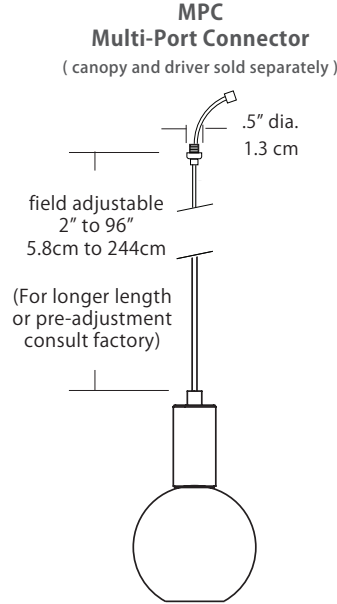

**Dimensions**

**Diffuser**

**ORDERING GUIDE**

| Category         | Series                  | Diffuser  | Size           | Finish   | Color Temp.                                      | Wattage          | Mounting  | Length   |
|------------------|-------------------------|-----------|----------------|--|--|------------------|---|--|
| <b>SP</b>        | <b>GLL</b>              | <b>CL</b> | <b>05</b>      |  | <b>30K</b>                                       | <b>5W</b>        |   |  |
| SP Small Pendant | GLL Large Globe Pendant | CL Clear  | 05 5" Diameter | <b>Standard</b><br>BL Black<br>PC Polished Chrome<br>WH White<br><b>Special Order</b><br>BZ Bronze<br>SG Satin Gold<br>SS Satin Silver | 27K 2700K<br>30K 3000K<br>35K 3500K<br>40K 4000K | 5W 5Watts/ 400Lm | SP5 5" Canopy<br>SP2 2.5" Fascia Canopy<br>MPC Multi-Port Connector<br>JTA JackTrack Adapter<br>(See page 2 for mounting information) | BLANK (Leave blank for standard 96" cable length)<br>### for cable length longer than 96" specify cable length in inches |

**Max Cable Length**

|   |   |
|---|---|
| <p><b>Length</b></p>  <p>BLANK<br/>###</p> | <p><b>BLANK</b> = Leave blank for standard 96" cable length.</p> <p><b>###</b> = Specify maximum cable length needed for fixture (in inches).</p> <p>Factory pre-configuration of cable length is available. Consult factory for details.</p> |
|---|---|