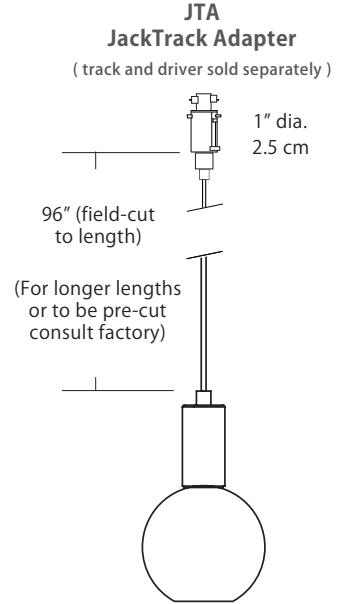

**Project:**

**Note:**

**Type:**

**Quantity:**

**Model#:**

SP - GLL - CL - 05 - \_\_\_ - \_\_\_ - 5W - \_\_\_ - \_\_\_

**Description**

The Clear Globe pendant is a simple spherical form. Executed in optical acrylic, this pendant uses an integrated LED light source and has even distribution in all directions.

**Dimensions**

**Diffuser**

**ORDERING GUIDE**

| Category         | Series                  | Diffuser  | Size           | Finish   | Color Temp.                                      | Wattage          | Mounting  | Length   |
|------------------|-------------------------|-----------|----------------|--|--|------------------|---|--|
| <b>SP</b>        | <b>GLL</b>              | <b>CL</b> | <b>05</b>      |  | <b>30K</b>                                       | <b>5W</b>        |   |  |
| SP Small Pendant | GLL Large Globe Pendant | CL Clear  | 05 5" Diameter | <b>Standard</b><br>BL Black<br>PC Polished Chrome<br>WH White<br><b>Special Order</b><br>BZ Bronze<br>SG Satin Gold<br>SS Satin Silver | 27K 2700K<br>30K 3000K<br>35K 3500K<br>40K 4000K | 5W 5Watts/ 400Lm | SP5 5" Canopy<br>SP2 2.5" Fascia Canopy<br>MPC Multi-Port Connector<br>JTA JackTrack Adapter<br>(See page 2 for mounting information) | BLANK (Leave blank for standard 96" cable length)<br>### for cable length longer than 96" specify cable length in inches |

**Max Cable Length**

|   |   |
|---|---|
| <p><b>Length</b></p>  <p>BLANK<br/>###</p> | <p><b>BLANK</b> = Leave blank for standard 96" cable length.</p> <p><b>###</b> = Specify maximum cable length needed for fixture (in inches).</p> <p>Factory pre-configuration of cable length is available. Consult factory for details.</p> |
|---|---|