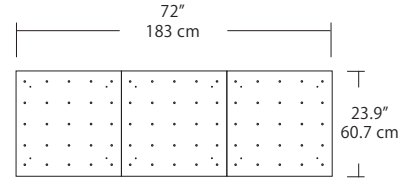

For more information see www.Blackjacklighting.com

(# symbol indicates additional specification required)

System	Pendant Mounting	Configuration Examples	Finish Options

Quatro

4S (4' 2x2 / 9 Port)
MSQ-2409-##-4S-##

MPC

Square Configurations - See [Quatro Square Configurations](#) section of our website for specification information (#)

6S (6' 3x3 / 25 Port)
MSQ-2425-##-6S-##

- **BL** Matte Black
- **PC** Pol. Chrome
- **WH** White
- **SG** Satin Gold
- **BZ** Bronze
- **SS** Satin Silver

4L (4'x2' / 9 Port)
MSQ-2409-##-4L-##

Linear Configurations - See [Quatro Linear Configurations](#) section of our website for specification information (#)

6L (6'x2' / 25 Port)
MSQ-2425-##-6L-##

Duo

6L (6'4"x6" / 10 Port)
MSD-3810-##-6L-##

MPC

Linear Configurations - See [Duo Linear Configurations](#) section of our website for specification information (#)

- **BL** Matte Black
- **PC** Pol. Chrome
- **WH** White
- **SG** Satin Gold
- **BZ** Bronze
- **SS** Satin Silver

9L (9'6"x6" / 18 Port)
MSD-3818-##-9L-##

Solo

Solo 48" Linear Configuration - See [Solo Linear Configuration](#) section of our website for specific information (#)

Solo 22" Grid Configuration - See [Solo Grid Configuration](#) section of our website for specific information (#)

MPC

Solo 48" Grid Configuration

- **BL** Matte Black
- **PC** Pol. Chrome
- **WH** White
- **SG** Satin Gold
- **BZ** Bronze
- **SS** Satin Silver