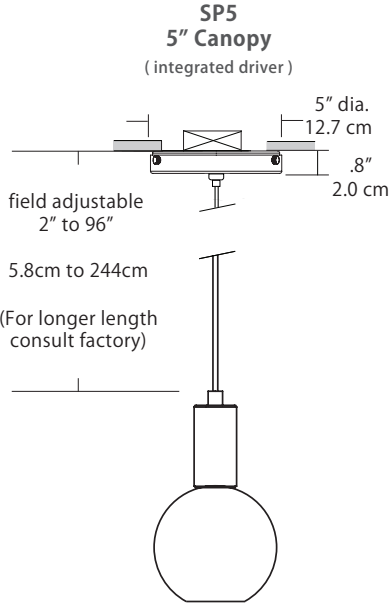

**Dimensions**

**Diffuser**

**ORDERING GUIDE**

| Category         | Series                  | Diffuser  | Size           | Finish   | Color Temp.                                      | Wattage          | Mounting  | Length   |
|------------------|-------------------------|-----------|----------------|--|--|------------------|---|--|
| <b>SP</b>        | <b>GLL</b>              | <b>CL</b> | <b>05</b>      |  | <b>30K</b>                                       | <b>5W</b>        |   |  |
| SP Small Pendant | GLL Large Globe Pendant | CL Clear  | 05 5" Diameter | <b>Standard</b><br>BL Black<br>PC Polished Chrome<br>WH White<br><b>Special Order</b><br>BZ Bronze<br>SG Satin Gold<br>SS Satin Silver | 27K 2700K<br>30K 3000K<br>35K 3500K<br>40K 4000K | 5W 5Watts/ 400Lm | SP5 5" Canopy<br>SP2 2.5" Fascia Canopy<br>MPC Multi-Port Connector<br>JTA JackTrack Adapter<br>(See page 2 for mounting information) | BLANK (Leave blank for standard 96" cable length)<br>### for cable length longer than 96" specify cable length in inches |

**Max Cable Length**

|   |   |
|---|---|
| <p><b>Length</b></p>  <p>BLANK<br/>###</p> | <p><b>BLANK</b> = Leave blank for standard 96" cable length.</p> <p><b>###</b> = Specify maximum cable length needed for fixture (in inches).</p> <p>Factory pre-configuration of cable length is available. Consult factory for details.</p> |
|---|---|

- BL** Matte Black
- PC** Pol. Chrome
- WH** White
- SG** Satin Gold
- BZ** Bronze
- SS** Satin Silver

**9L (9'6"x6" / 18 Port)**  
MSD-3818-##-9L-##

**Solo**

**Solo 48" Linear Configuration** - See [Solo Linear Configuration](#) section of our website for specific information (#)