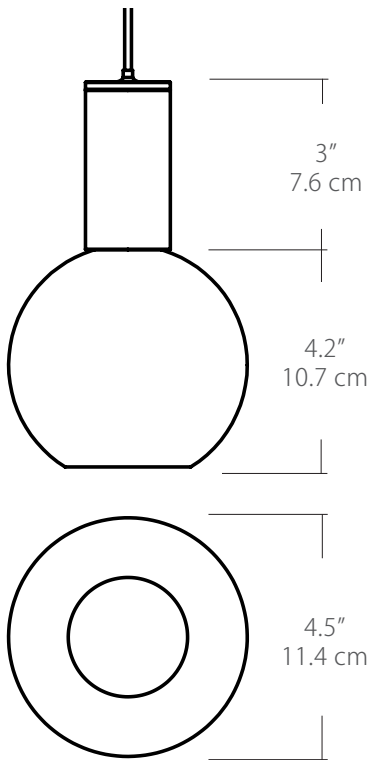

**Project:**

**Note:**

**Type:**

**Quantity:**

**Model#:**

SP - GLL - CL - 05 - \_\_\_ - \_\_\_ - 5W - \_\_\_ - \_\_\_

**Description**

The Clear Globe pendant is a simple spherical form. Executed in optical acrylic, this pendant uses an integrated LED light source and has even distribution in all directions.

**Dimensions**

**Diffuser**

**ORDERING GUIDE**

| Category         | Series                  | Diffuser  | Size           | Finish   | Color Temp.                                      | Wattage          | Mounting  | Length   |
|------------------|-------------------------|-----------|----------------|--|--|------------------|---|--|
| <b>SP</b>        | <b>GLL</b>              | <b>CL</b> | <b>05</b>      |  | <b>30K</b>                                       | <b>5W</b>        |   |  |
| SP Small Pendant | GLL Large Globe Pendant | CL Clear  | 05 5" Diameter | <b>Standard</b><br>BL Black<br>PC Polished Chrome<br>WH White<br><b>Special Order</b><br>BZ Bronze<br>SG Satin Gold<br>SS Satin Silver | 27K 2700K<br>30K 3000K<br>35K 3500K<br>40K 4000K | 5W 5Watts/ 400Lm | SP5 5" Canopy<br>SP2 2.5" Fascia Canopy<br>MPC Multi-Port Connector<br>JTA JackTrack Adapter<br>(See page 2 for mounting information) | BLANK (Leave blank for standard 96" cable length)<br>### for cable length longer than 96" specify cable length in inches |

**Max Cable Length**

|   |   |
|---|---|
| <p><b>Length</b></p>  <p>BLANK<br/>###</p> | <p><b>BLANK</b> = Leave blank for standard 96" cable length.</p> <p><b>###</b> = Specify maximum cable length needed for fixture (in inches).</p> <p>Factory pre-configuration of cable length is available. Consult factory for details.</p> |
|---|---|

- BL** Matte Black
- PC** Pol. Chrome
- WH** White
- SG** Satin Gold
- BZ** Bronze
- SS** Satin Silver

**9L (9'6"x6" / 18 Port)**  
MSD-3818-##-9L-##

**Solo**

**Solo 48" Linear Configuration** - See [Solo Linear Configuration](#) section of our website for specific information (#)