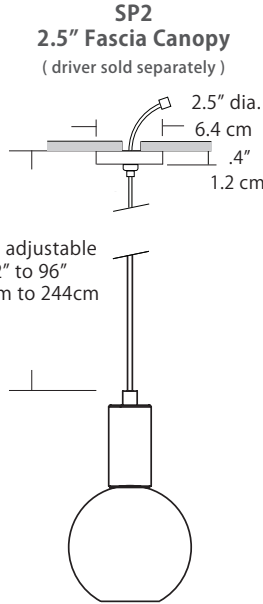

**Project:**

**Note:**

**Type:**

**Quantity:**

**Model#:**

SP - GLL - CL - 05 - \_\_\_ - \_\_\_ - 5W - \_\_\_ - \_\_\_

**Description**

The Clear Globe pendant is a simple spherical form. Executed in optical acrylic, this pendant uses an integrated LED light source and has even distribution in all directions.

**Dimensions**

**Diffuser**

**ORDERING GUIDE**

| Category         | Series                  | Diffuser  | Size           | Finish   | Color Temp.                                      | Wattage          | Mounting  | Length   |
|------------------|-------------------------|-----------|----------------|--|--|------------------|---|--|
| <b>SP</b>        | <b>GLL</b>              | <b>CL</b> | <b>05</b>      |  | <b>30K</b>                                       | <b>5W</b>        |   |  |
| SP Small Pendant | GLL Large Globe Pendant | CL Clear  | 05 5" Diameter | <b>Standard</b><br>BL Black<br>PC Polished Chrome<br>WH White<br><b>Special Order</b><br>BZ Bronze<br>SG Satin Gold<br>SS Satin Silver | 27K 2700K<br>30K 3000K<br>35K 3500K<br>40K 4000K | 5W 5Watts/ 400Lm | SP5 5" Canopy<br>SP2 2.5" Fascia Canopy<br>MPC Multi-Port Connector<br>JTA JackTrack Adapter<br>(See page 2 for mounting information) | BLANK (Leave blank for standard 96" cable length)<br>### for cable length longer than 96" specify cable length in inches |

**Max Cable Length**

|   |   |
|---|---|
| <p><b>Length</b></p>  <p>BLANK<br/>###</p> | <p><b>BLANK</b> = Leave blank for standard 96" cable length.</p> <p><b>###</b> = Specify maximum cable length needed for fixture (in inches).</p> <p>Factory pre-configuration of cable length is available. Consult factory for details.</p> |
|---|---|

- BL** Matte Black
- PC** Pol. Chrome
- WH** White
- SG** Satin Gold
- BZ** Bronze
- SS** Satin Silver

**9L (9'6"x6" / 18 Port)**  
MSD-3818-##-9L-##

**Solo**

**Solo 48" Linear Configuration** - See [Solo Linear Configuration](#) section of our website for specific information (#)