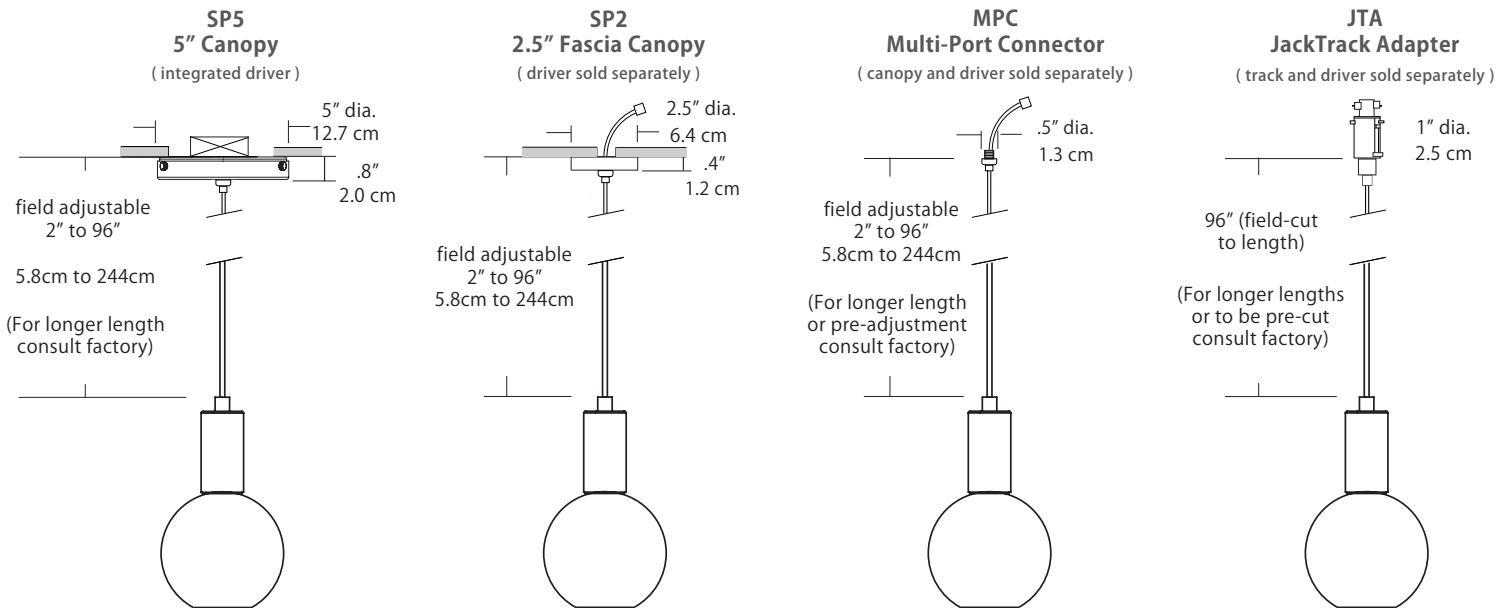

Wattage

<p>Wattage</p> <div style="border: 1px solid black; width: 40px; height: 20px; margin: 5px;"></div> <p>5W</p>	<p>5W = 5 Watts / 400 Lumens</p> <p>(Lumens measured at 3000K)</p>
--	---

Mounting

<p>Mounting</p> <div style="border: 1px solid black; width: 40px; height: 20px; margin: 5px;"></div> <p>SP5 SP2 MPC JTA</p>	<p>SP5 = 5" canopy with integrated driver (included), attaches to rear of canopy and sits inside ceiling mounted junction box <i>Cable with modular connector attaches to canopy w/ integrated universal driver (120-277V / TRIAC, ELV, 0-10V dimming)</i></p> <p>SP2 = 2.5" thin profile canopy that attaches flush to a rigid ceiling (driver sold separately) <i>Cable with modular connector (and optional wire harness) attaches to a remote driver</i></p> <p>MPC = Multi-port connector attaches to any of BlackJack's Multi-Port canopies (canopy and driver sold separately) <i>Cable with modular connector attaches to a driver inside a Multi-Port canopy (driver may be remote)</i></p> <p>JTA = Adapter connects the pendant in any position along the JackTrack system (track and driver sold separately) <i>Cable is cut to length and inserted in a connector at the bottom of the JackTrack adapter</i></p>
--	---

Max Cable Length

<p>Length</p> <div style="border: 1px solid black; width: 40px; height: 20px; margin: 5px;"></div> <p>BLANK ###</p>	<p>BLANK = Leave blank for standard 96" cable length.</p> <p>### = Specify maximum cable length needed for fixture (in inches).</p> <p>Factory pre-configuration of cable length is available. Consult factory for details.</p>
--	---