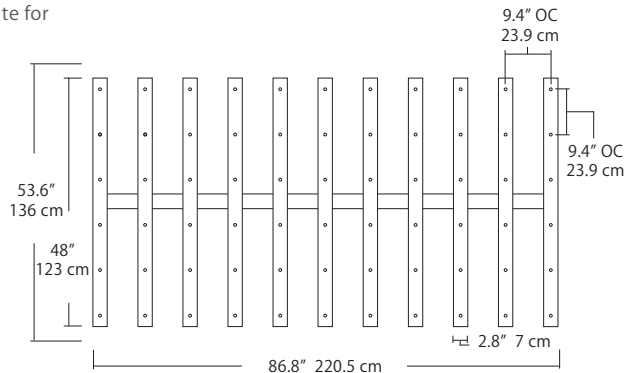

Solo (L) Configuration

Solo 22" Grid Configuration - See [Solo Grid Configuration](#) section of our website for specific information (#)

MPC

Solo 48" Grid Configuration

- BL** Matte Black
- PC** Pol. Chrome
- WH** White
- SG** Satin Gold
- BZ** Bronze
- SS** Satin Silver