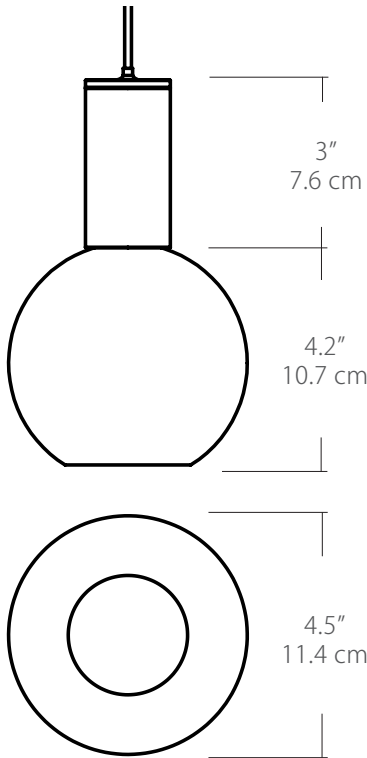

Project:

Note:

Type:

Quantity:

Model#:

SP - GLL - CL - 05 - ___ - ___ - 5W - ___ - ___

Description

The Clear Globe pendant is a simple spherical form. Executed in optical acrylic, this pendant uses an integrated LED light source and has even distribution in all directions.

Specifications

- Color Rendering Index: 90CRI
- LED Color Temperature: 3000K (standard)
- Cable Length: 8' (see page 2 for detail), for longer lengths consult factory
- Lumens: 5W/ 400Lumens
- Lamping: 5W
- For recommended dimmers see <https://www.blackjacklighting.com/dimming-information>

Dimensions

Diffuser

ORDERING GUIDE

Category	Series	Diffuser	Size	Finish	Color Temp.	Wattage	Mounting	Length
SP	GLL	CL	05		30K	5W		
SP Small Pendant	GLL Large Globe Pendant	CL Clear	05 5" Diameter	BL Black PC Polished Chrome WH White BZ Bronze SG Satin Gold SS Satin Silver	27K 2700K 30K 3000K 35K 3500K 40K 4000K	5W 5Watts/ 400Lm	SP5 5" Canopy SP2 2.5" Fascia Canopy MPC Multi-Port Connector JTA JackTrack Adapter	BLANK (Leave blank for standard 96" cable length) ### for cable length longer than 96" specify cable length in inches
					(30K Standard)	(See page 2 for mounting information)		

Max Cable Length

<p>Length</p> <div style="border: 1px solid black; width: 40px; height: 20px; margin: 5px;"></div> <p>BLANK ###</p>	<p>BLANK = Leave blank for standard 96" cable length.</p> <p>### = Specify maximum cable length needed for fixture (in inches).</p> <p>Factory pre-configuration of cable length is available. Consult factory for details.</p>
--	---