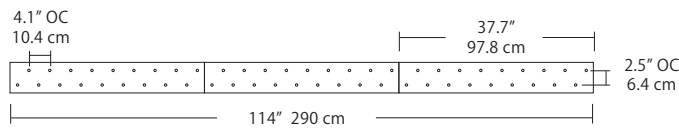

- BL** Matte Black
- PC** Pol. Chrome
- WH** White
- SG** Satin Gold
- BZ** Bronze
- SS** Satin Silver

4L (4'x2' / 9 Port)
MSQ-2409-##-4L-##

Linear Configurations - See [Quatro Linear Configurations](#) section of our website for specification information (#)

6L (6'x2' / 25 Port)
MSQ-2425-##-6L-##

Duo

6L (6'4"x6" / 10 Port)
MSD-3810-##-6L-##

MPC

Linear Configurations - See [Duo Linear Configurations](#) section of our website for specification information (#)

9L (9'6"x6" / 18 Port)
MSD-3818-##-9L-##