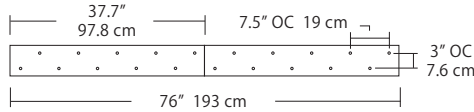

- BL** Matte Black
- PC** Pol. Chrome
- WH** White
- SG** Satin Gold
- BZ** Bronze
- SS** Satin Silver

4L (4'x2' / 9 Port)
MSQ-2409-##-4L-##

Linear Configurations - See [Quatro Linear Configurations](#) section of our website for specification information (#)

6L (6'x2' / 25 Port)
MSQ-2425-##-6L-##

Duo

6L (6'4"x6" / 10 Port)
MSD-3810-##-6L-##

MPC

Linear Configurations - See [Duo Linear Configurations](#) section of our website for specification information (#)

9L (9'6"x6" / 18 Port)
MSD-3818-##-9L-##

- BL** Matte Black
- PC** Pol. Chrome
- WH** White
- SG** Satin Gold
- BZ** Bronze
- SS** Satin Silver

Solo

Solo 48" Linear Configuration - See [Solo Linear Configuration](#) section of our website for specific information (#)