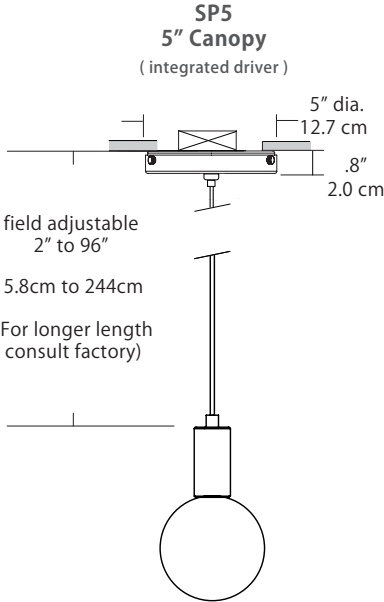

Project:

Note:

Type:

Quantity:

Model#: SP - GLS - - 03 - - - 2W - -

Description

The 3" Globe pendant is a simple spherical form. Executed in optical acrylic, this pendant uses an integrated LED light source and has even distribution in all directions.

Dimensions

Diffusers

ORDERING GUIDE

Category	Series	Diffuser	Size	Finish	Color Temp.	Wattage	Mounting	Length
SP SP Small Pendant	GLS GLS Small Globe Pendant	CL Clear BU Bubble FR Frosted	03 03 3" Diameter	BL Black PC Polished Chrome WH White BZ Bronze SG Satin Gold SS Satin Silver	27K 2700K 30K 3000K 35K 3500K 40K 4000K	2W 2Watts/ 90Lm 3W 3Watts/ 140Lm (recommended for single pendant application)	SP5 5" Canopy SP2 2.5" Fascia Canopy MPC Multi-Port Connector JTA JackTrack Adapter (See page 2 for mounting information)	BLANK (Leave blank for standard 96" cable length) ### for cable length longer than 96" specify cable length in inches
					(30K Standard)			

Wattage

<p>Wattage</p> <div style="border: 1px solid black; width: 40px; height: 20px; margin: 5px;"></div> <p>2W 3W</p>	<p>2W = 2 Watts / 90 Lumens, recommended for Multi-Port applications (Multi-Port system and JackTrack adapter).</p> <p>3W = 3 Watts / 140 Lumens, recommended for single pendant applications (5" Canopy and 2.5" Fascia Canopy).</p> <p>(Lumens measured at 3000K)</p>
---	---

Max Cable Length

<p>Length</p> <div style="border: 1px solid black; width: 40px; height: 20px; margin: 5px;"></div> <p>BLANK ###</p>	<p>BLANK = Leave blank for standard 96" cable length.</p> <p>### = Specify maximum cable length needed for fixture (in inches).</p> <p>Factory pre-configuration of cable length is available. Consult factory for details.</p>
--	---