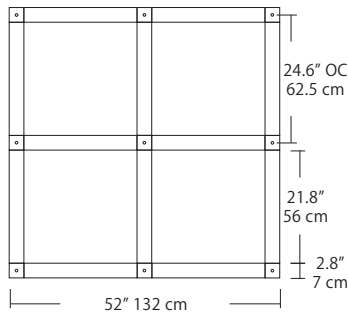

Solo 22" Grid Configuration - See [Solo Grid Configuration](#) section of our website for specific information (#)

MPC