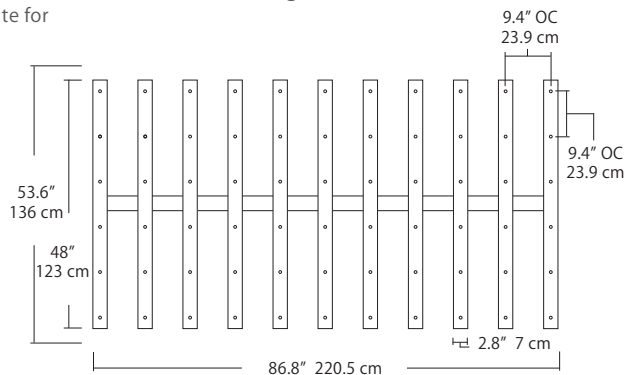

Solo 48" Grid Configuration