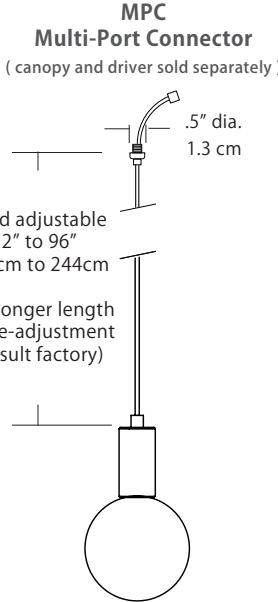

Project:

Note:

Type:

Quantity:

Model#: SP - GLS - - 03 - - - 2W - -

Description

The 3" Globe pendant is a simple spherical form. Executed in optical acrylic, this pendant uses an integrated LED light source and has even distribution in all directions.

Wattage

<p>Wattage</p> <div style="border: 1px solid black; width: 40px; height: 20px; margin: 5px;"></div> <p>2W 3W</p>	<p>2W = 2 Watts / 90 Lumens, recommended for Multi-Port applications (Multi-Port system and JackTrack adapter).</p> <p>3W = 3 Watts / 140 Lumens, recommended for single pendant applications (5" Canopy and 2.5" Fascia Canopy).</p> <p>(Lumens measured at 3000K)</p>
---	---

Max Cable Length

<p>Length</p> <div style="border: 1px solid black; width: 40px; height: 20px; margin: 5px;"></div> <p>BLANK ###</p>	<p>BLANK = Leave blank for standard 96" cable length.</p> <p>### = Specify maximum cable length needed for fixture (in inches).</p> <p>Factory pre-configuration of cable length is available. Consult factory for details.</p>
--	---