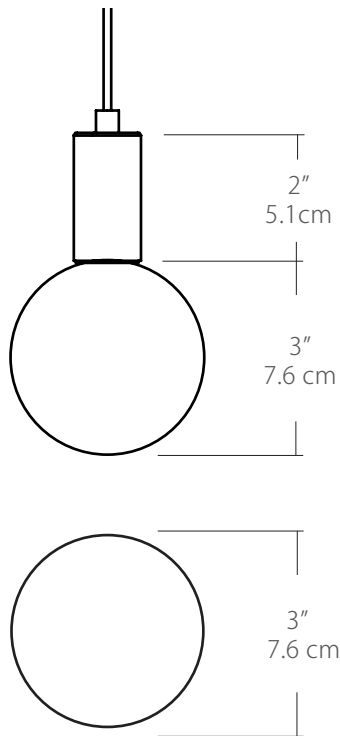

Project:

Note:

Type:

Quantity:

Model#: SP - GLS - - 03 - - - 2W - -

Description

The 3" Globe pendant is a simple spherical form. Executed in optical acrylic, this pendant uses an integrated LED light source and has even distribution in all directions.

Specifications

- Color Rendering Index: 90CRI
- LED Color Temperature: 3000K (standard)
- Cable Length: 8' (see page 2 for detail), for longer lengths consult factory
- For recommended dimmers see <https://www.blackjacklighting.com/dimming-information>

Dimensions

Diffusers

ORDERING GUIDE

Category	Series	Diffuser	Size	Finish	Color Temp.	Wattage	Mounting	Length
SP SP Small Pendant	GLS GLS Small Globe Pendant	CL Clear BU Bubble FR Frosted	03 03 3" Diameter	BL Black PC Polished Chrome WH White BZ Bronze SG Satin Gold SS Satin Silver	27K 2700K 30K 3000K 35K 3500K 40K 4000K	2W 2Watts/ 90Lm 3W 3Watts/ 140Lm (recommended for single pendant application)	SP5 5" Canopy SP2 2.5" Fascia Canopy MPC Multi-Port Connector JTA JackTrack Adapter (See page 2 for mounting information)	BLANK (Leave blank for standard 96" cable length) ### for cable length longer than 96" specify cable length in inches
					(30K Standard)			

Max Cable Length

<p>Length</p> <div style="border: 1px solid black; width: 40px; height: 20px; margin: 5px;"></div> <p>BLANK ###</p>	<p>BLANK = Leave blank for standard 96" cable length.</p> <p>### = Specify maximum cable length needed for fixture (in inches).</p> <p>Factory pre-configuration of cable length is available. Consult factory for details.</p>
--	---