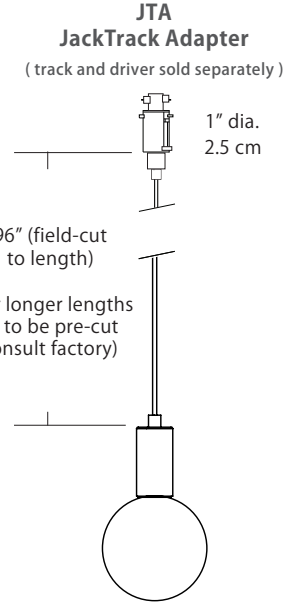

Project:

Note:

Type:

Quantity:

Model#: SP - GLS - - 03 - - - 2W - -

Description

The 3" Globe pendant is a simple spherical form. Executed in optical acrylic, this pendant uses an integrated LED light source and has even distribution in all directions.

Wattage

<p>Wattage</p> <div style="border: 1px solid black; width: 40px; height: 20px; margin: 5px;"></div> <p>2W 3W</p>	<p>2W = 2 Watts / 90 Lumens, recommended for Multi-Port applications (Multi-Port system and JackTrack adapter).</p> <p>3W = 3 Watts / 140 Lumens, recommended for single pendant applications (5" Canopy and 2.5" Fascia Canopy).</p> <p>(Lumens measured at 3000K)</p>
---	---

Max Cable Length

<p>Length</p> <div style="border: 1px solid black; width: 40px; height: 20px; margin: 5px;"></div> <p>BLANK ###</p>	<p>BLANK = Leave blank for standard 96" cable length.</p> <p>### = Specify maximum cable length needed for fixture (in inches).</p> <p>Factory pre-configuration of cable length is available. Consult factory for details.</p>
--	---