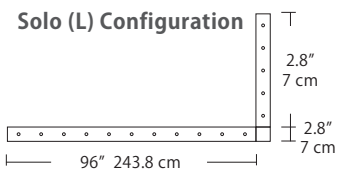

Solo

Solo 48" Linear Configuration - See [Solo Linear Configuration](#) section of our website for specific information (#)