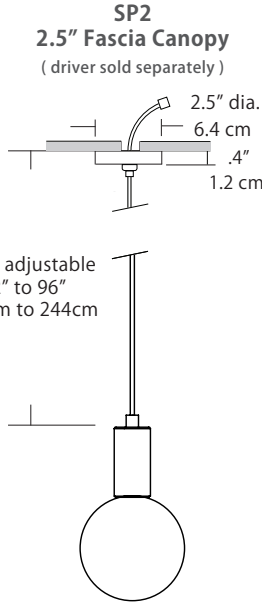

Project:

Note:

Type:

Quantity:

Model#: SP - GLS - - 03 - - - 2W - -

Description

The 3" Globe pendant is a simple spherical form. Executed in optical acrylic, this pendant uses an integrated LED light source and has even distribution in all directions.

Dimensions

Diffusers

ORDERING GUIDE

Category	Series	Diffuser	Size	Finish	Color Temp.	Wattage	Mounting	Length
SP SP Small Pendant	GLS GLS Small Globe Pendant	CL Clear BU Bubble FR Frosted	03 03 3" Diameter	BL Black PC Polished Chrome WH White BZ Bronze SG Satin Gold SS Satin Silver	27K 2700K 30K 3000K 35K 3500K 40K 4000K	2W 2Watts/ 90Lm 3W 3Watts/ 140Lm (recommended for single pendant application)	SP5 5" Canopy SP2 2.5" Fascia Canopy MPC Multi-Port Connector JTA JackTrack Adapter (See page 2 for mounting information)	BLANK (Leave blank for standard 96" cable length) ### for cable length longer than 96" specify cable length in inches
					(30K Standard)			

Wattage

<p>Wattage</p> <div style="border: 1px solid black; width: 40px; height: 20px; margin: 5px;"></div> <p>2W 3W</p>	<p>2W = 2 Watts / 90 Lumens, recommended for Multi-Port applications (Multi-Port system and JackTrack adapter).</p> <p>3W = 3 Watts / 140 Lumens, recommended for single pendant applications (5" Canopy and 2.5" Fascia Canopy).</p> <p>(Lumens measured at 3000K)</p>
---	---

Max Cable Length

<p>Length</p> <div style="border: 1px solid black; width: 40px; height: 20px; margin: 5px;"></div> <p>BLANK ###</p>	<p>BLANK = Leave blank for standard 96" cable length.</p> <p>### = Specify maximum cable length needed for fixture (in inches).</p> <p>Factory pre-configuration of cable length is available. Consult factory for details.</p>
--	---