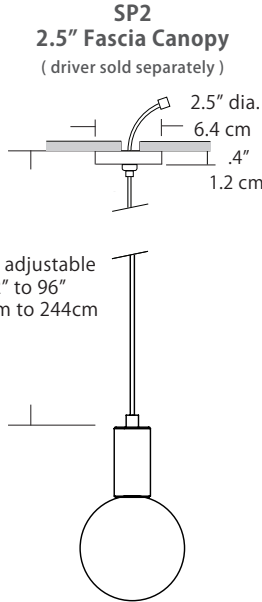

**Project:**

**Note:**

**Type:**

**Quantity:**

**Model#:** SP - GLS -     - 03 -     -     - 2W -     -    

**Description**

The 3" Globe pendant is a simple spherical form. Executed in optical acrylic, this pendant uses an integrated LED light source and has even distribution in all directions.

**Dimensions**

**Diffusers**

**ORDERING GUIDE**

Category	Series	Diffuser	Size	Finish	Color Temp.	Wattage	Mounting	Length
<b>SP</b> SP Small Pendant	<b>GLS</b> GLS Small Globe Pendant	<b>CL</b> Clear <b>BU</b> Bubble <b>FR</b> Frosted	<b>03</b> 03 3" Diameter	<b>Standard</b> BL Black PC Polished Chrome WH White <b>Special Order</b> BZ Bronze SG Satin Gold SS Satin Silver	<b>30K</b> 27K 2700K 30K 3000K 35K 3500K 40K 4000K  (30K Standard)	<b>2W</b> 2Watts/ 90Lm <b>3W</b> 3Watts/ 140Lm (recommended for single pendant application)	<b>SP5</b> 5" Canopy <b>SP2</b> 2.5" Fascia Canopy <b>MPC</b> Multi-Port Connector <b>JTA</b> JackTrack Adapter  (See page 2 for mounting information)	<b>BLANK</b> (Leave blank for standard 96" cable length) <b>###</b> for cable length longer than 96" specify cable length in inches

**Wattage**

<p><b>Wattage</b></p> <div style="border: 1px solid black; width: 40px; height: 20px; margin: 5px;"></div> <p>2W 3W</p>	<p><b>2W</b> = 2 Watts / 90 Lumens, recommended for Multi-Port applications (Multi-Port system and JackTrack adapter).</p> <p><b>3W</b> = 3 Watts / 140 Lumens, recommended for single pendant applications (5" Canopy and 2.5" Fascia Canopy).</p> <p>(Lumens measured at 3000K)</p>
---	---

**Max Cable Length**

<p><b>Length</b></p> <div style="border: 1px solid black; width: 40px; height: 20px; margin: 5px;"></div> <p>BLANK ###</p>	<p><b>BLANK</b> = Leave blank for standard 96" cable length.</p> <p><b>###</b> = Specify maximum cable length needed for fixture (in inches).</p> <p>Factory pre-configuration of cable length is available. Consult factory for details.</p>
--	---