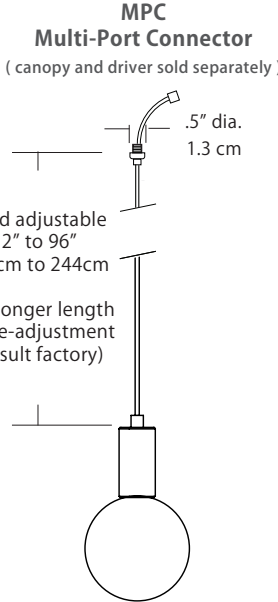

**Project:**

**Note:**

**Type:**

**Quantity:**

**Model#:** SP - GLS -     - 03 -     -     - 2W -     -    

**Description**

The 3" Globe pendant is a simple spherical form. Executed in optical acrylic, this pendant uses an integrated LED light source and has even distribution in all directions.

**Dimensions**

**Diffusers**

**ORDERING GUIDE**

Category	Series	Diffuser	Size	Finish	Color Temp.	Wattage	Mounting	Length
<b>SP</b> SP Small Pendant	<b>GLS</b> GLS Small Globe Pendant	<b>CL</b> Clear <b>BU</b> Bubble <b>FR</b> Frosted	<b>03</b> 03 3" Diameter	<b>Standard</b> BL Black PC Polished Chrome WH White <b>Special Order</b> BZ Bronze SG Satin Gold SS Satin Silver	<b>30K</b> 27K 2700K 30K 3000K 35K 3500K 40K 4000K  (30K Standard)	<b>2W</b> 2Watts/ 90Lm <b>3W</b> 3Watts/ 140Lm (recommended for single pendant application)	<b>SP5</b> 5" Canopy <b>SP2</b> 2.5" Fascia Canopy <b>MPC</b> Multi-Port Connector <b>JTA</b> JackTrack Adapter  (See page 2 for mounting information)	<b>BLANK</b> (Leave blank for standard 96" cable length) <b>###</b> for cable length longer than 96" specify cable length in inches

**Wattage**

<p><b>Wattage</b></p> <div style="border: 1px solid black; width: 40px; height: 20px; margin: 5px;"></div> <p>2W 3W</p>	<p><b>2W</b> = 2 Watts / 90 Lumens, recommended for Multi-Port applications (Multi-Port system and JackTrack adapter).</p> <p><b>3W</b> = 3 Watts / 140 Lumens, recommended for single pendant applications (5" Canopy and 2.5" Fascia Canopy).</p> <p>(Lumens measured at 3000K)</p>
---	---

**Max Cable Length**

<p><b>Length</b></p> <div style="border: 1px solid black; width: 40px; height: 20px; margin: 5px;"></div> <p>BLANK ###</p>	<p><b>BLANK</b> = Leave blank for standard 96" cable length.</p> <p><b>###</b> = Specify maximum cable length needed for fixture (in inches).</p> <p>Factory pre-configuration of cable length is available. Consult factory for details.</p>
--	---