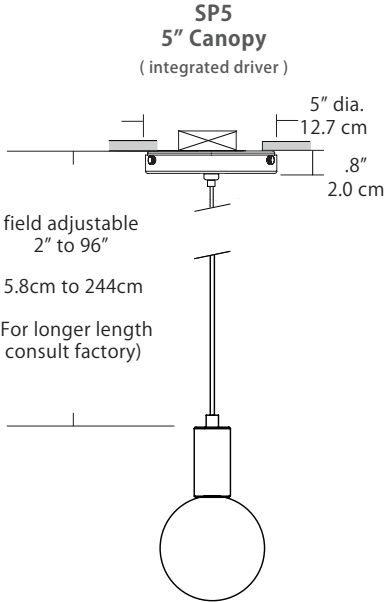

**Project:**

**Note:**

**Type:**

**Quantity:**

**Model#:** SP - GLS -     - 03 -     -     - 2W -     -    

**Description**

The 3" Globe pendant is a simple spherical form. Executed in optical acrylic, this pendant uses an integrated LED light source and has even distribution in all directions.

**Dimensions**

**Diffusers**

**ORDERING GUIDE**

Category	Series	Diffuser	Size	Finish	Color Temp.	Wattage	Mounting	Length
<b>SP</b> SP Small Pendant	<b>GLS</b> GLS Small Globe Pendant	<b>CL</b> Clear <b>BU</b> Bubble <b>FR</b> Frosted	<b>03</b> 03 3" Diameter	<b>Standard</b> BL Black PC Polished Chrome WH White <b>Special Order</b> BZ Bronze SG Satin Gold SS Satin Silver	<b>30K</b> 27K 2700K 30K 3000K 35K 3500K 40K 4000K  (30K Standard)	<b>2W</b> 2Watts/ 90Lm <b>3W</b> 3Watts/ 140Lm (recommended for single pendant application)	<b>SP5</b> 5" Canopy <b>SP2</b> 2.5" Fascia Canopy <b>MPC</b> Multi-Port Connector <b>JTA</b> JackTrack Adapter  (See page 2 for mounting information)	<b>BLANK</b> (Leave blank for standard 96" cable length) <b>###</b> for cable length longer than 96" specify cable length in inches

**Wattage**

<p><b>Wattage</b></p> <div style="border: 1px solid black; width: 40px; height: 20px; margin: 5px;"></div> <p>2W 3W</p>	<p><b>2W</b> = 2 Watts / 90 Lumens, recommended for Multi-Port applications (Multi-Port system and JackTrack adapter).</p> <p><b>3W</b> = 3 Watts / 140 Lumens, recommended for single pendant applications (5" Canopy and 2.5" Fascia Canopy).</p> <p>(Lumens measured at 3000K)</p>
---	---

**Max Cable Length**

<p><b>Length</b></p> <div style="border: 1px solid black; width: 40px; height: 20px; margin: 5px;"></div> <p>BLANK ###</p>	<p><b>BLANK</b> = Leave blank for standard 96" cable length.</p> <p><b>###</b> = Specify maximum cable length needed for fixture (in inches).</p> <p>Factory pre-configuration of cable length is available. Consult factory for details.</p>
--	---