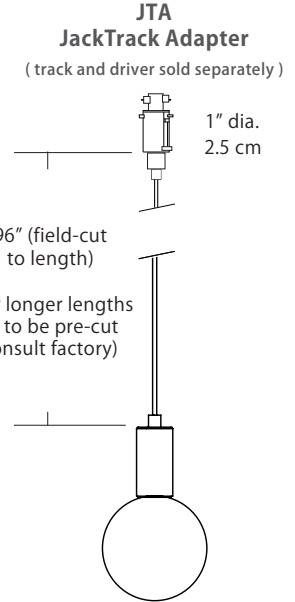

**Project:**

**Note:**

**Type:**

**Quantity:**

**Model#:** SP - GLS -     - 03 -     -     - 2W -     -    

**Description**

The 3" Globe pendant is a simple spherical form. Executed in optical acrylic, this pendant uses an integrated LED light source and has even distribution in all directions.

**Dimensions**

**Diffusers**

**ORDERING GUIDE**

Category	Series	Diffuser	Size	Finish	Color Temp.	Wattage	Mounting	Length
<b>SP</b> SP Small Pendant	<b>GLS</b> GLS Small Globe Pendant	<b>CL</b> Clear <b>BU</b> Bubble <b>FR</b> Frosted	<b>03</b> 03 3" Diameter	<b>Standard</b> BL Black PC Polished Chrome WH White <b>Special Order</b> BZ Bronze SG Satin Gold SS Satin Silver	<b>30K</b> 27K 2700K 30K 3000K 35K 3500K 40K 4000K  (30K Standard)	<b>2W</b> 2Watts/ 90Lm <b>3W</b> 3Watts/ 140Lm (recommended for single pendant application)	<b>SP5</b> 5" Canopy <b>SP2</b> 2.5" Fascia Canopy <b>MPC</b> Multi-Port Connector <b>JTA</b> JackTrack Adapter  (See page 2 for mounting information)	<b>BLANK</b> (Leave blank for standard 96" cable length) <b>###</b> for cable length longer than 96" specify cable length in inches

**Wattage**

<p><b>Wattage</b></p> <div style="border: 1px solid black; width: 40px; height: 20px; margin: 5px;"></div> <p>2W 3W</p>	<p><b>2W</b> = 2 Watts / 90 Lumens, recommended for Multi-Port applications (Multi-Port system and JackTrack adapter).</p> <p><b>3W</b> = 3 Watts / 140 Lumens, recommended for single pendant applications (5" Canopy and 2.5" Fascia Canopy).</p> <p>(Lumens measured at 3000K)</p>
---	---

**Max Cable Length**

<p><b>Length</b></p> <div style="border: 1px solid black; width: 40px; height: 20px; margin: 5px;"></div> <p>BLANK ###</p>	<p><b>BLANK</b> = Leave blank for standard 96" cable length.</p> <p><b>###</b> = Specify maximum cable length needed for fixture (in inches).</p> <p>Factory pre-configuration of cable length is available. Consult factory for details.</p>
--	---