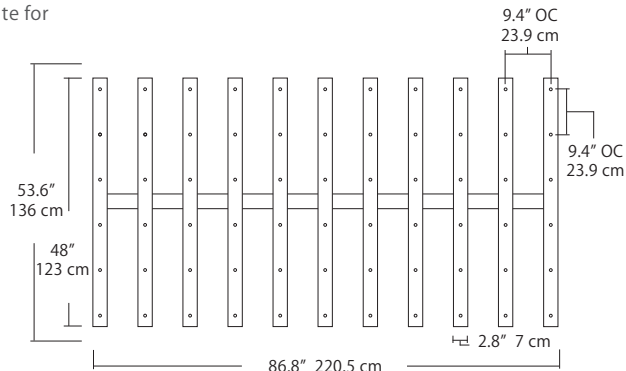

**9L (9'6"x6" / 18 Port)**  
MSD-3818-##-9L-##

- BL** Matte Black
- PC** Pol. Chrome
- WH** White
- SG** Satin Gold
- BZ** Bronze
- SS** Satin Silver

**Solo**

**Solo 48" Linear Configuration** - See [Solo Linear Configuration](#) section of our website for specific information (#)

**Solo (L) Configuration**

**Solo 22" Grid Configuration** - See [Solo Grid Configuration](#) section of our website for specific information (#)

MPC

**Solo 48" Grid Configuration**

- BL** Matte Black
- PC** Pol. Chrome
- WH** White
- SG** Satin Gold
- BZ** Bronze
- SS** Satin Silver