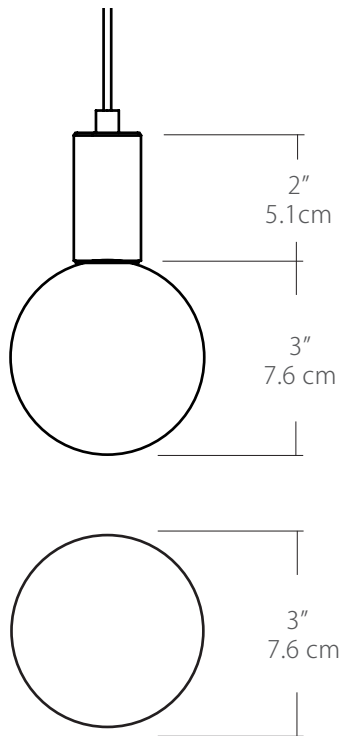

**Project:**

**Note:**

**Type:**

**Quantity:**

**Model#:** SP - GLS -     - 03 -     -     - 2W -     -    

**Description**

The 3" Globe pendant is a simple spherical form. Executed in optical acrylic, this pendant uses an integrated LED light source and has even distribution in all directions.

**Specifications**

- Color Rendering Index: 90CRI
- LED Color Temperature: 3000K (standard)
- Cable Length: 8' (see page 2 for detail), for longer lengths consult factory
- For recommended dimmers see <https://www.blackjacklighting.com/dimming-information>

**Dimensions**

**Diffusers**

**ORDERING GUIDE**

Category	Series	Diffuser	Size	Finish	Color Temp.	Wattage	Mounting	Length
<b>SP</b> SP Small Pendant	<b>GLS</b> GLS Small Globe Pendant	<b>CL</b> Clear <b>BU</b> Bubble <b>FR</b> Frosted	<b>03</b> 03 3" Diameter	<b>Standard</b> BL Black PC Polished Chrome WH White <b>Special Order</b> BZ Bronze SG Satin Gold SS Satin Silver	<b>30K</b> 27K 2700K 30K 3000K 35K 3500K 40K 4000K  (30K Standard)	<b>2W</b> 2Watts/ 90Lm <b>3W</b> 3Watts/ 140Lm (recommended for single pendant application)	<b>SP5</b> 5" Canopy <b>SP2</b> 2.5" Fascia Canopy <b>MPC</b> Multi-Port Connector <b>JTA</b> JackTrack Adapter  (See page 2 for mounting information)	<b>BLANK</b> (Leave blank for standard 96" cable length) <b>###</b> for cable length longer than 96" specify cable length in inches

**Max Cable Length**

<p><b>Length</b></p> <div style="border: 1px solid black; width: 40px; height: 20px; margin: 5px;"></div> <p>BLANK ###</p>	<p><b>BLANK</b> = Leave blank for standard 96" cable length.</p> <p><b>###</b> = Specify maximum cable length needed for fixture (in inches).</p> <p>Factory pre-configuration of cable length is available. Consult factory for details.</p>
--	---