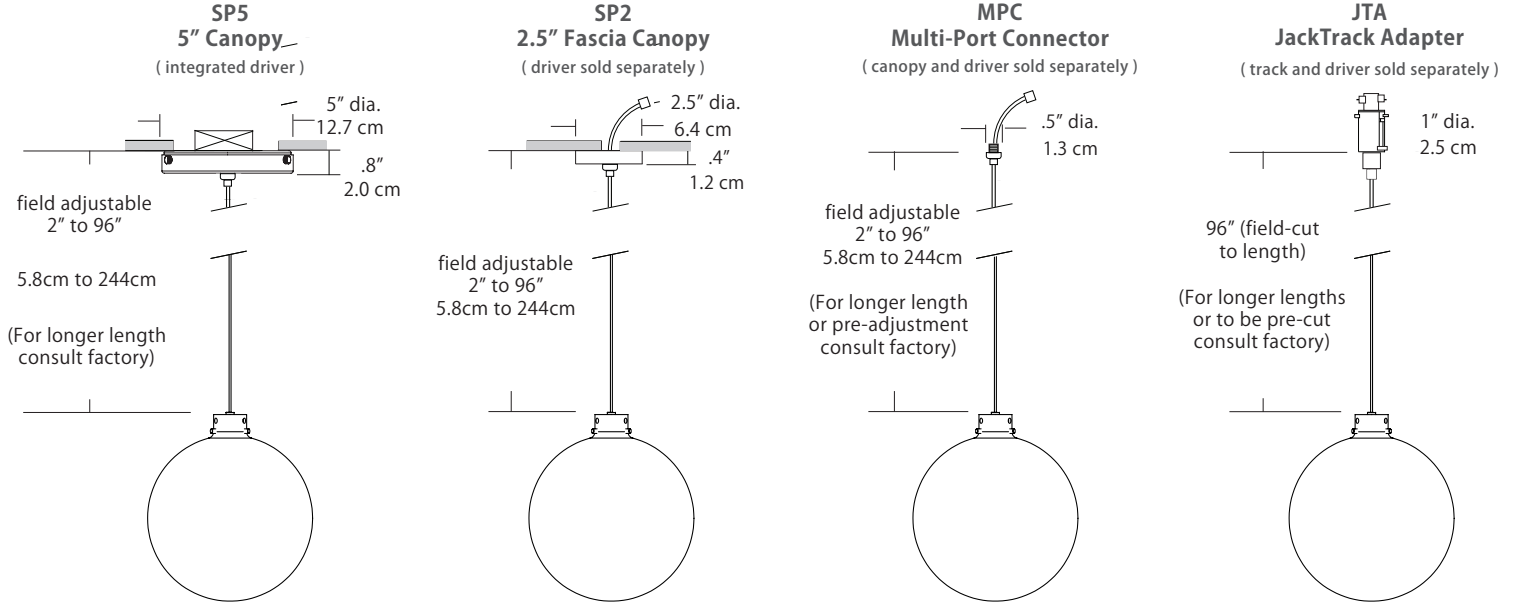

**Dimensions**

**Diffusers**

**ORDERING GUIDE**

Category	Series	Diffuser	Size	Finish	Color Temp.	Wattage	Mounting	Length
<b>SP</b>	<b>SPL</b>		<b>12</b>		<b>30K</b>	<b>5W</b>		
SP Small Pendant	SPL Large Glass Sphere	CL Clear WF White Frosted SM Smoked	12 12" Diameter	<b>Standard</b> BL Black PC Polished Chrome WH White <b>Special Order</b> BZ Bronze SG Satin Gold SS Satin Silver	27K 2700K 30K 3000K 35K 3500K 40K 4000K	5W 5Watts/ 400 Lm	SP5 5" Canopy SP2 2.5" Fascia Canopy MPC Multi-Port Connector JTA JackTrack Adapter	BLANK (Leave blank for standard 96" cable length) ### for cable length longer than 96" specify cable length in inches
						(30K Standard)	(See page 2 for mounting information)	

**Wattage**

<p><b>Wattage</b></p> <div style="border: 1px solid black; width: 40px; height: 20px; margin: 5px;"></div> <p>5W</p>	<p><b>5W = 5 Watts / 400 Lumens</b></p> <p>(Lumens measured at 3000K)</p>
--	---

**Mounting**

<p><b>Mounting</b></p> <div style="border: 1px solid black; width: 40px; height: 20px; margin: 5px;"></div> <p>SP5 SP2 MPC JTA</p>	<p><b>SP5 = 5" canopy with integrated driver (included), attaches to rear of canopy and sits inside ceiling mounted junction box</b> <i>Cable with modular connector attaches to canopy w/ integrated universal driver (120-277V / TRIAC, ELV, 0-10V dimming)</i></p> <p><b>SP2 = 2.5" thin profile canopy that attaches flush to a rigid ceiling (driver sold separately)</b> <i>Cable with modular connector (and optional wire harness) attaches to a remote driver</i></p> <p><b>MPC = Multi-port connector attaches to any of BlackJack's Multi-Port canopies (canopy and driver sold separately)</b> <i>Cable with modular connector attaches to a driver inside a Multi-Port canopy (driver may be remote)</i></p> <p><b>JTA = Adapter connects the pendant in any position along the JackTrack system (track and driver sold separately)</b> <i>Cable is cut to length and inserted in a connector at the bottom of the JackTrack adapter</i></p>
--	---