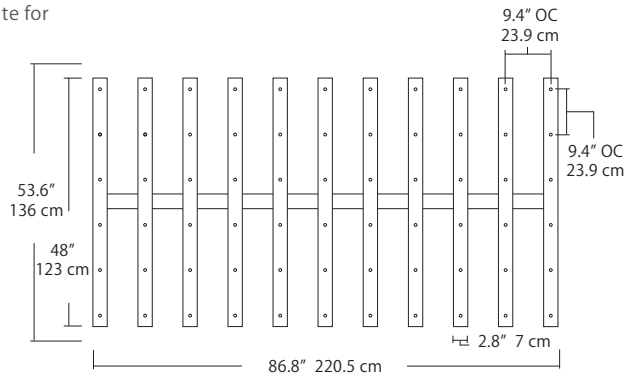

**9L (9'6"x6" / 18 Port)**  
MSD-3818-##-9L-##

- BL** Matte Black
- PC** Pol. Chrome
- WH** White
- SG** Satin Gold
- BZ** Bronze
- SS** Satin Silver

**Solo**

**Solo 48" Linear Configuration** - See [Solo Linear Configuration](#) section of our website for specific information (#)

**Solo (L) Configuration**

**Solo 22" Grid Configuration** - See [Solo Grid Configuration](#) section of our website for specific information (#)

MPC

**Solo 48" Grid Configuration**

- BL** Matte Black
- PC** Pol. Chrome
- WH** White
- SG** Satin Gold
- BZ** Bronze
- SS** Satin Silver