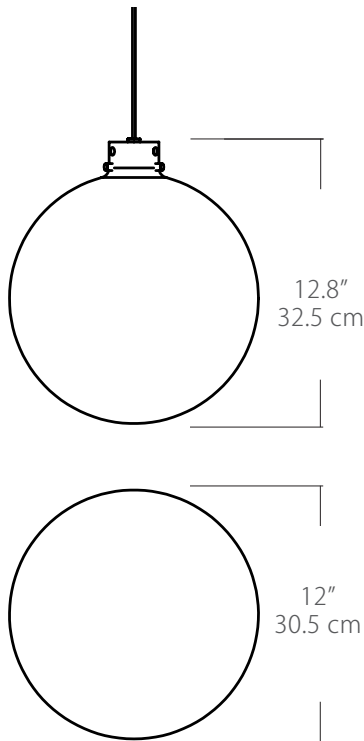

**Project:**

**Note:**

**Type:**

**Quantity:**

**Model#:** SP - SPL -      - 12 -      -      - 5W -      -     

**Description**

Our blown glass sphere pendants appear to be floating in air around a glowing cylinder of light. This light weight and translucent pendant creates an interesting volume to help fill a space.

**Specifications**

- Color Rendering Index: 90CRI
- LED Color Temperature: 3000K (standard)
- Cable Length: 8' (see page 2 for detail), for longer lengths consult factory
- Lumens: 5W/400 Lumens
- Lamping: 5W
- For recommended dimmers see <https://www.blackjacklighting.com/dimming-information>

**Dimensions**

**Diffusers**

**ORDERING GUIDE**

Category	Series	Diffuser	Size	Finish	Color Temp.	Wattage	Mounting	Length
<b>SP</b>	<b>SPL</b>		<b>12</b>		<b>30K</b>	<b>5W</b>		
SP Small Pendant	SPL Large Glass Sphere	CL Clear WF White Frosted SM Smoked	12 12" Diameter	<b>Standard</b> BL Black PC Polished Chrome WH White <b>Special Order</b> BZ Bronze SG Satin Gold SS Satin Silver	27K 2700K 30K 3000K 35K 3500K 40K 4000K	5W 5Watts/ 400 Lm	SP5 5" Canopy SP2 2.5" Fascia Canopy MPC Multi-Port Connector JTA JackTrack Adapter	BLANK (Leave blank for standard 96" cable length) ### for cable length longer than 96" specify cable length in inches
						(30K Standard)	(See page 2 for mounting information)	

**Max Cable Length**

<p><b>Length</b></p> <div style="border: 1px solid black; width: 40px; height: 20px; margin: 5px;"></div> <p>BLANK ###</p>	<p><b>BLANK</b> = Leave blank for standard 96" cable length.</p> <p><b>###</b> = Specify maximum cable length needed for fixture (in inches).</p> <p>Factory pre-configuration of cable length is available. Consult factory for details.</p>
--	---