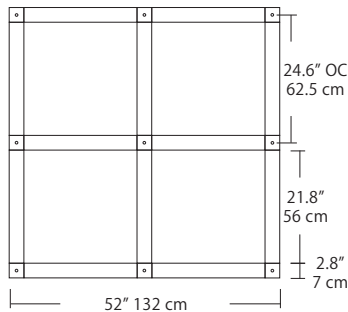

- **BL** Matte Black
- **PC** Pol. Chrome
- **WH** White
- **SG** Satin Gold
- **BZ** Bronze
- **SS** Satin Silver