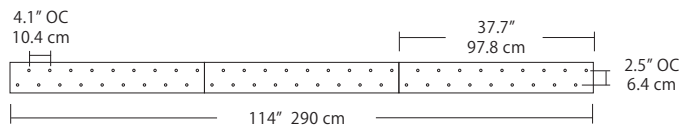

Max Cable Length

<p>Length</p> <div style="border: 1px solid black; width: 40px; height: 20px; margin: 5px;"></div> <p>BLANK ###</p>	<p>BLANK = Leave blank for standard 96" cable length.</p> <p>### = Specify maximum cable length needed for fixture (in inches).</p> <p>Factory pre-configuration of cable length is available. Consult factory for details.</p>
--	---

- BL** Matte Black
- PC** Pol. Chrome
- WH** White
- SG** Satin Gold
- BZ** Bronze
- SS** Satin Silver

4L (4'x2' / 9 Port)
MSQ-2409-##-4L-##

Linear Configurations - See [Quatro Linear Configurations](#) section of our website for specification information (#)

6L (6'x2' / 25 Port)
MSQ-2425-##-6L-##

Duo

6L (6'4"x6" / 10 Port)
MSD-3810-##-6L-##

MPC

Linear Configurations - See [Duo Linear Configurations](#) section of our website for specification information (#)

9L (9'6"x6" / 18 Port)
MSD-3818-##-9L-##