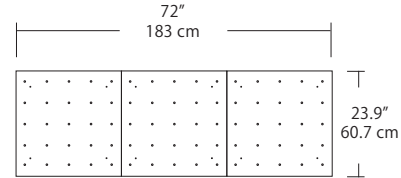

For more information see www.Blackjacklighting.com

(# symbol indicates additional specification required)

System	Pendant Mounting	Configuration Examples	Finish Options

Quatro

4S (4' 2x2 / 9 Port)
MSQ-2409-##-4S-##

MPC

Square Configurations - See [Quatro Square Configurations](#) section of our website for specification information (#)

6S (6' 3x3 / 25 Port)
MSQ-2425-##-6S-##

- **BL** Matte Black
- **PC** Pol. Chrome
- **WH** White
- **SG** Satin Gold
- **BZ** Bronze
- **SS** Satin Silver

4L (4'x2' / 9 Port)
MSQ-2409-##-4L-##

Linear Configurations - See [Quatro Linear Configurations](#) section of our website for specification information (#)

6L (6'x2' / 25 Port)
MSQ-2425-##-6L-##

Duo

6L (6'4"x6" / 10 Port)
MSD-3810-##-6L-##

MPC

Linear Configurations - See [Duo Linear Configurations](#) section of our website for specification information (#)

9L (9'6"x6" / 18 Port)
MSD-3818-##-9L-##

- **BL** Matte Black
- **PC** Pol. Chrome
- **WH** White
- **SG** Satin Gold
- **BZ** Bronze
- **SS** Satin Silver

Solo

Solo 48" Linear Configuration - See [Solo Linear Configuration](#) section of our website for specific information (#)

Solo (L) Configuration

Solo 22" Grid Configuration - See [Solo Grid Configuration](#) section of our website for specific information (#)

MPC

Solo 48" Grid Configuration

- **BL** Matte Black
- **PC** Pol. Chrome
- **WH** White
- **SG** Satin Gold
- **BZ** Bronze
- **SS** Satin Silver