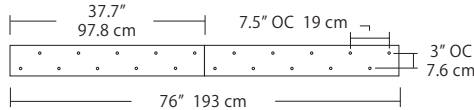

- BL** Matte Black
- PC** Pol. Chrome
- WH** White
- SG** Satin Gold
- BZ** Bronze
- SS** Satin Silver

4L (4'x2' / 9 Port)
MSQ-2409-##-4L-##

Linear Configurations - See [Quatro Linear Configurations](#) section of our website for specification information (#)

6L (6'x2' / 25 Port)
MSQ-2425-##-6L-##

Duo

6L (6'4"x6" / 10 Port)
MSD-3810-##-6L-##

MPC

Linear Configurations - See [Duo Linear Configurations](#) section of our website for specification information (#)

9L (9'6"x6" / 18 Port)
MSD-3818-##-9L-##

- BL** Matte Black
- PC** Pol. Chrome
- WH** White
- SG** Satin Gold
- BZ** Bronze
- SS** Satin Silver

Solo

Solo 48" Linear Configuration - See [Solo Linear Configuration](#) section of our website for specific information (#)