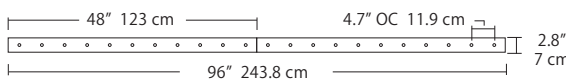

- BL** Matte Black
- PC** Pol. Chrome
- WH** White
- SG** Satin Gold
- BZ** Bronze
- SS** Satin Silver

4L (4'x2' / 9 Port)
MSQ-2409-##-4L-##

Linear Configurations - See [Quatro Linear Configurations](#) section of our website for specification information (#)

6L (6'x2' / 25 Port)
MSQ-2425-##-6L-##

Duo

6L (6'4"x6" / 10 Port)
MSD-3810-##-6L-##

MPC

Linear Configurations - See [Duo Linear Configurations](#) section of our website for specification information (#)

9L (9'6"x6" / 18 Port)
MSD-3818-##-9L-##

- BL** Matte Black
- PC** Pol. Chrome
- WH** White
- SG** Satin Gold
- BZ** Bronze
- SS** Satin Silver

Solo

Solo 48" Linear Configuration - See [Solo Linear Configuration](#) section of our website for specific information (#)