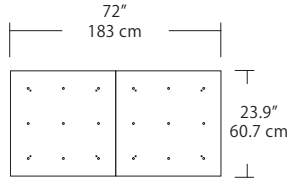

6L (6'x2' / 25 Port)
MSQ-2425-##-6L-##