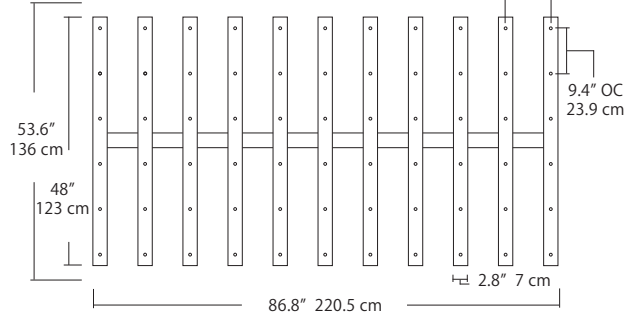

- **BL** Matte Black
- **PC** Pol. Chrome
- **WH** White
- **SG** Satin Gold
- **BZ** Bronze
- **SS** Satin Silver