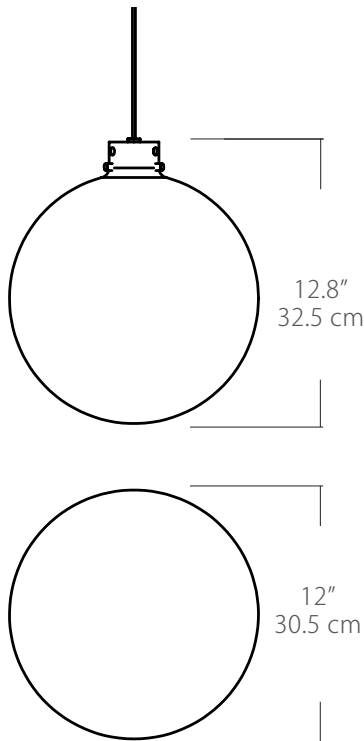

Project:

Note:

Type:

Quantity:

Model#: SP - SPL - _____ - 12 - _____ - 5W - _____ - _____

Description

Our blown glass sphere pendants appear to be floating in air around a glowing cylinder of light. This light weight and translucent pendant creates an interesting volume to help fill a space.

Features

- Includes the frosted light guide diffuser
- Suspends from an 8' adjustable cable
- Damp location rated

Specifications

- Color Rendering Index: 90CRI
- LED Color Temperature: 3000K (standard)
- Cable Length: 8' (see page 2 for detail), for longer lengths consult factory
- Lumens: 5W/400 Lumens
- Lamping: 5W
- For recommended dimmers see <https://www.blackjacklighting.com/dimming-information>

Dimensions

Diffusers

ORDERING GUIDE

Category	Series	Diffuser	Size	Finish	Color Temp.	Wattage	Mounting	Length
SP	SPL		12		30K	5W		
SP Small Pendant	SPL Large Glass Sphere	CL Clear WF White Frosted SM Smoked	12 12" Diameter	BL Black PC Polished Chrome WH White BZ Bronze SG Satin Gold SS Satin Silver	27K 2700K 30K 3000K 35K 3500K 40K 4000K	5W 5Watts/ 400 Lm	SP5 5" Canopy SP2 2.5" Fascia Canopy MPC Multi-Port Connector JTA JackTrack Adapter (See page 2 for mounting information)	BLANK (Leave blank for standard 96" cable length) ### for cable length longer than 96" specify cable length in inches

Max Cable Length

<p>Length</p> <div style="border: 1px solid black; width: 40px; height: 20px; margin: 5px;"></div> <p>BLANK ###</p>	<p>BLANK = Leave blank for standard 96" cable length.</p> <p>### = Specify maximum cable length needed for fixture (in inches).</p> <p>Factory pre-configuration of cable length is available. Consult factory for details.</p>
--	---