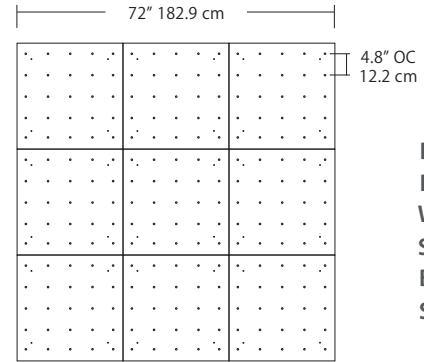

Max Cable Length

<p>Length</p> <div style="border: 1px solid black; width: 40px; height: 20px; margin: 5px;"></div> <p>BLANK ###</p>	<p>BLANK = Leave blank for standard 96" cable length.</p> <p>### = Specify maximum cable length needed for fixture (in inches).</p> <p>Factory pre-configuration of cable length is available. Consult factory for details.</p>
--	---

Quatro

4S (4' 2x2 / 9 Port)
MSQ-2409-##-4S-##

MPC

Square Configurations - See [Quatro Square Configurations](#) section of our website for specification information (#)

6S (6' 3x3 / 25 Port)
MSQ-2425-##-6S-##

- BL** Matte Black
- PC** Pol. Chrome
- WH** White
- SG** Satin Gold
- BZ** Bronze
- SS** Satin Silver

4L (4'x2' / 9 Port)
MSQ-2409-##-4L-##

Linear Configurations - See [Quatro Linear Configurations](#) section of our website for specification information (#)

6L (6'x2' / 25 Port)
MSQ-2425-##-6L-##

Duo

6L (6'4"x6" / 10 Port)
MSD-3810-##-6L-##

MPC

Linear Configurations - See [Duo Linear Configurations](#) section of our website for specification information (#)

9L (9'6"x6" / 18 Port)
MSD-3818-##-9L-##