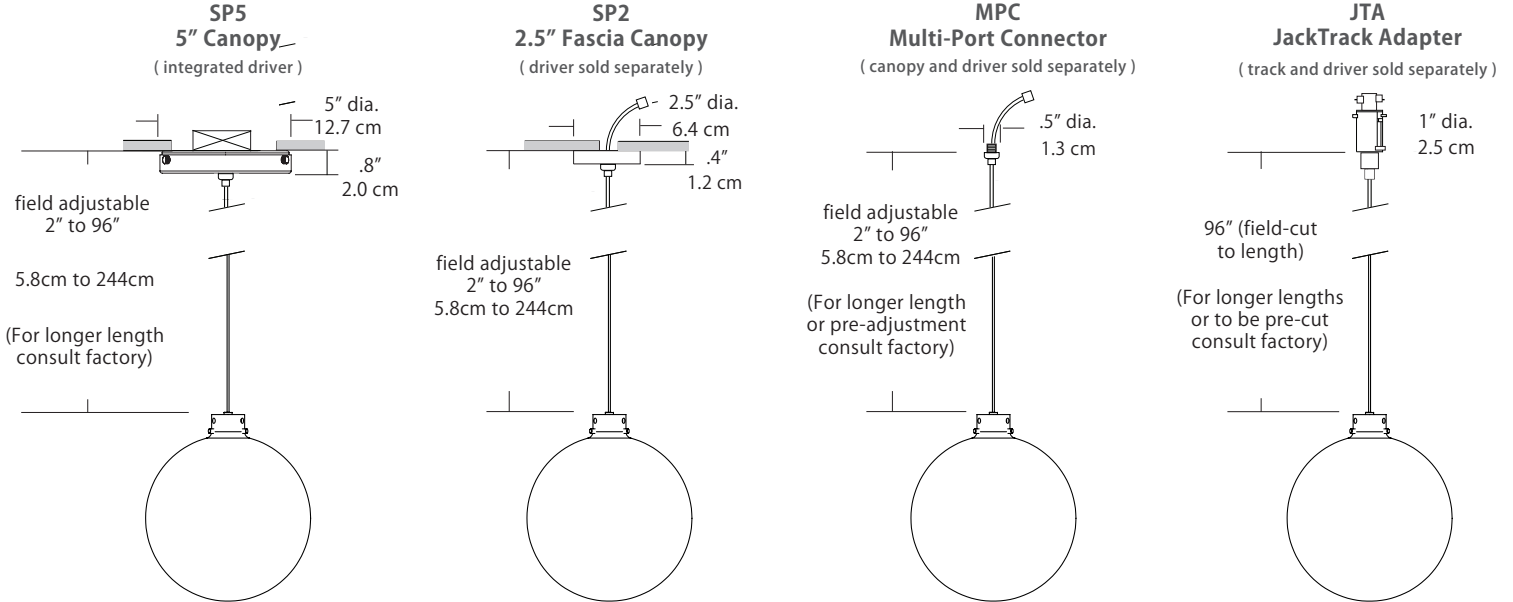

Features

- Includes the frosted light guide diffuser
- Suspends from an 8' adjustable cable
- Damp location rated

Specifications

- Color Rendering Index: 90CRI
- LED Color Temperature: 3000K (standard)
- Cable Length: 8' (see page 2 for detail), for longer lengths consult factory
- Lumens: 5W/400 Lumens
- Lamping: 5W
- For recommended dimmers see <https://www.blackjacklighting.com/dimming-information>

Wattage

<p>Wattage</p> <div style="border: 1px solid black; width: 40px; height: 20px; margin: 5px;"></div> <p>5W</p>	<p>5W = 5 Watts / 400 Lumens</p> <p>(Lumens measured at 3000K)</p>
--	--

Mounting

<p>Mounting</p> <div style="border: 1px solid black; width: 40px; height: 20px; margin: 5px;"></div> <p>SP5 SP2 MPC JTA</p>	<p>SP5 = 5" canopy with integrated driver (included), attaches to rear of canopy and sits inside ceiling mounted junction box <i>Cable with modular connector attaches to canopy w/ integrated universal driver (120-277V / TRIAC, ELV, 0-10V dimming)</i></p> <p>SP2 = 2.5" thin profile canopy that attaches flush to a rigid ceiling (driver sold separately) <i>Cable with modular connector (and optional wire harness) attaches to a remote driver</i></p> <p>MPC = Multi-port connector attaches to any of BlackJack's Multi-Port canopies (canopy and driver sold separately) <i>Cable with modular connector attaches to a driver inside a Multi-Port canopy (driver may be remote)</i></p> <p>JTA = Adapter connects the pendant in any position along the JackTrack system (track and driver sold separately) <i>Cable is cut to length and inserted in a connector at the bottom of the JackTrack adapter</i></p>
--	---

Max Cable Length

<p>Length</p> <div style="border: 1px solid black; width: 40px; height: 20px; margin: 5px;"></div> <p>BLANK ###</p>	<p>BLANK = Leave blank for standard 96" cable length.</p> <p>### = Specify maximum cable length needed for fixture (in inches).</p> <p>Factory pre-configuration of cable length is available. Consult factory for details.</p>
--	---