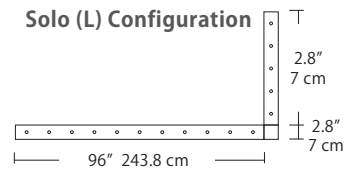

Solo (L) Configuration

Solo 22" Grid Configuration - See [Solo Grid Configuration](#) section of our website for specific information (#)

MPC

Solo 48" Grid Configuration